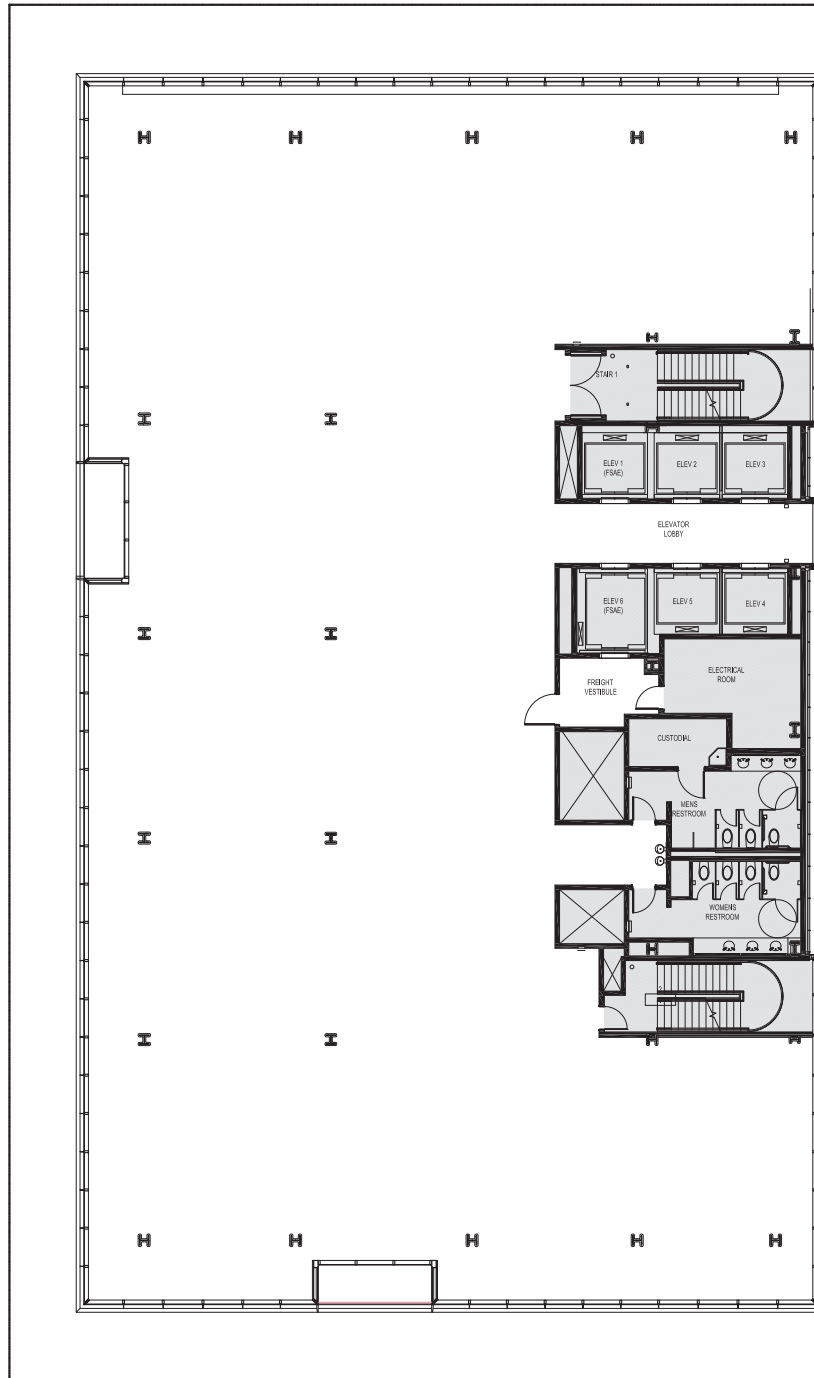

Schedule a Tour
206-467-7600

MARTIN SELIG
REAL ESTATE

FOR LEASE

400 WESTLAKE

400 Westlake Ave N
Seattle, WA 98109

13TH FLOOR

Rentable square feet: 14,933

Available Leased