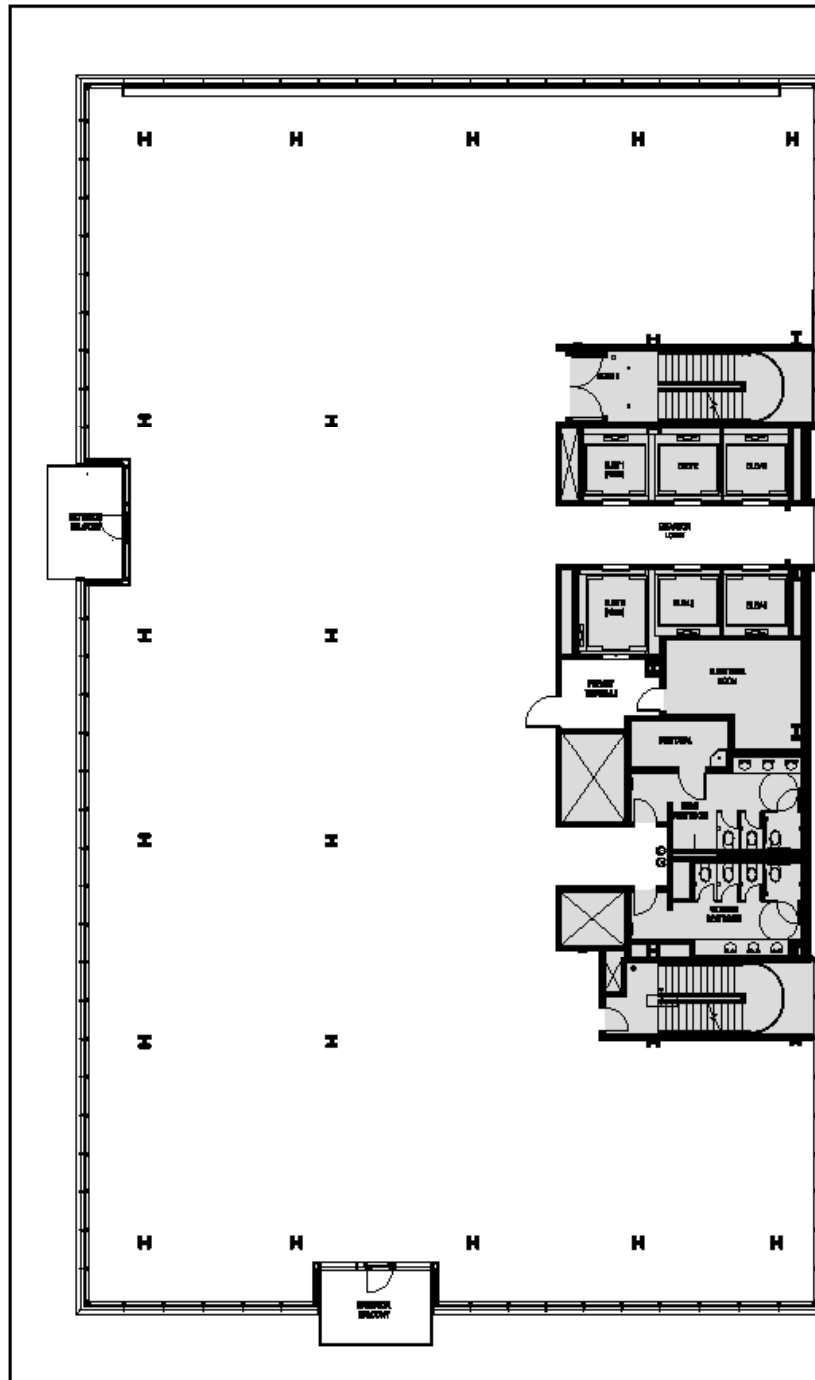

Schedule a Tour
206-467-7600

MARTIN SELIG
REAL ESTATE

FOR LEASE

400 WESTLAKE

400 Westlake Ave N
Seattle, WA 98109

14TH FLOOR

Rentable square feet: 14,902

Deck rentable square feet: 338

Available ☐ Leased ☒

CALL US TO SCHEDULE A TOUR | 206-467-7600 | martinselig.com