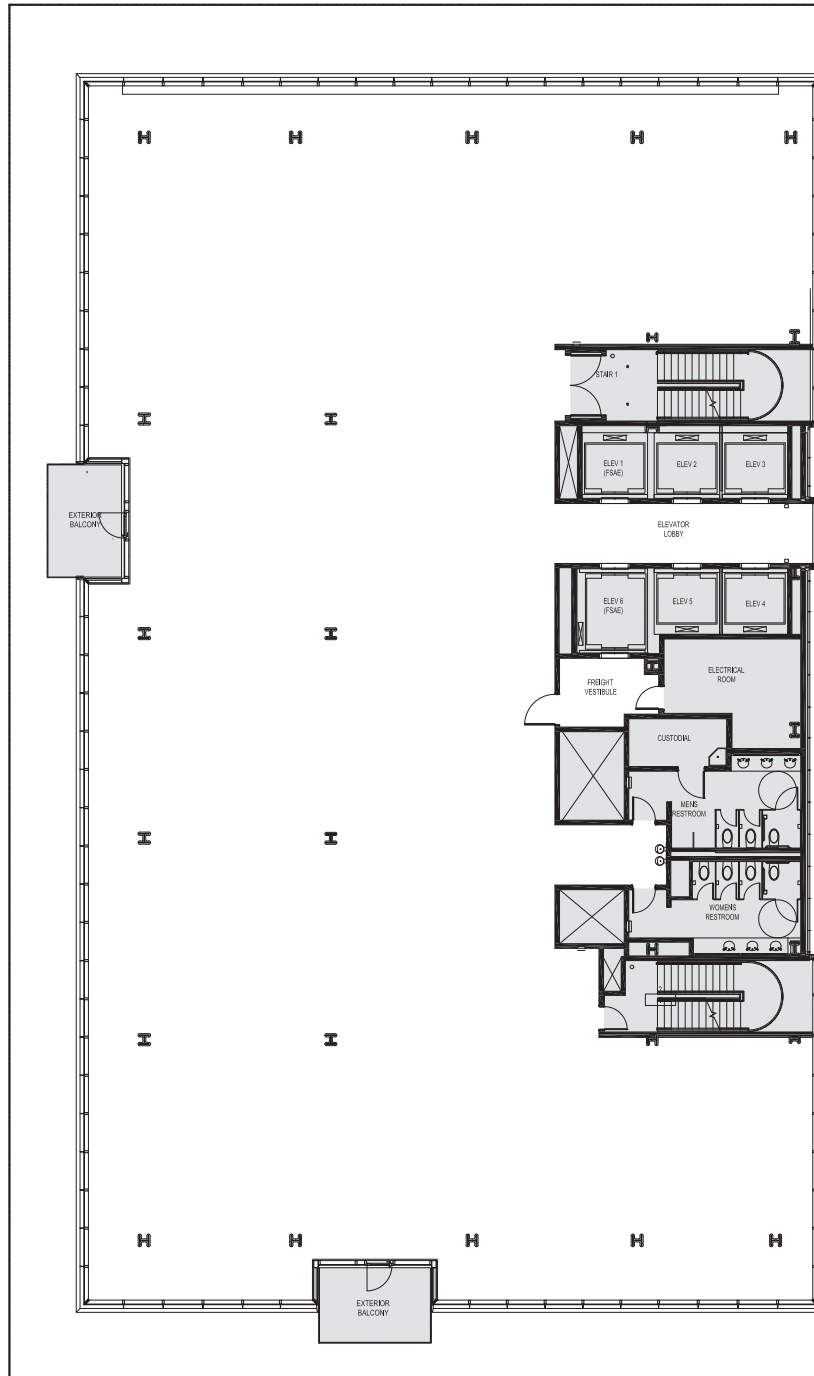

Schedule a Tour
206-467-7600

MARTIN SELIG
REAL ESTATE

FOR LEASE

400 WESTLAKE

400 Westlake Ave N
Seattle, WA 98109

14TH FLOOR

Rentable square feet: 14,908

Deck rentable square feet: 338

Available ☐ Leased ☒

CALL US TO SCHEDULE A TOUR | 206-467-7600 | martinselig.com