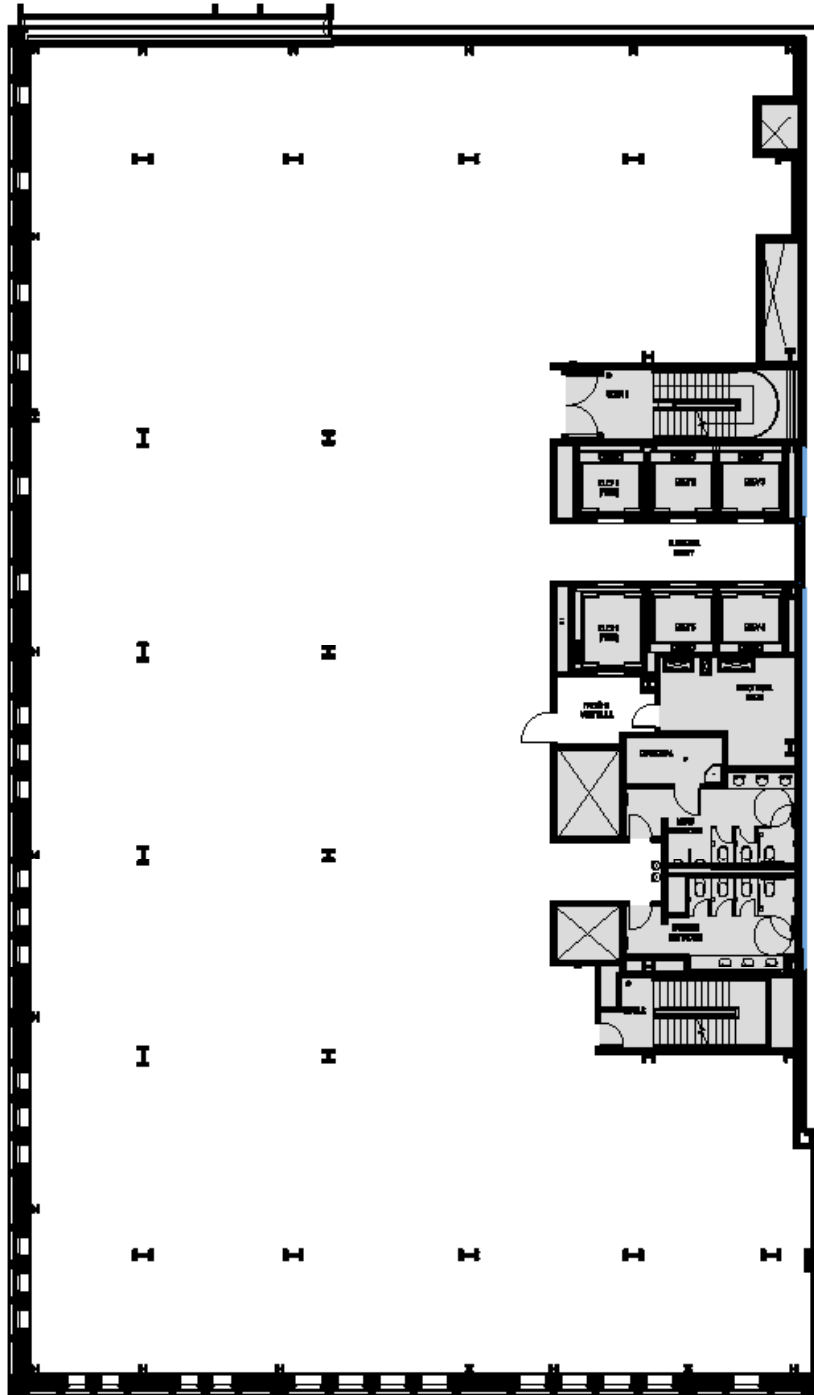

### 2ND FLOOR

Rentable square feet: 17,453

Available  Leased

CALL US TO SCHEDULE A TOUR | 206-467-7600 | [martinselig.com](http://martinselig.com)