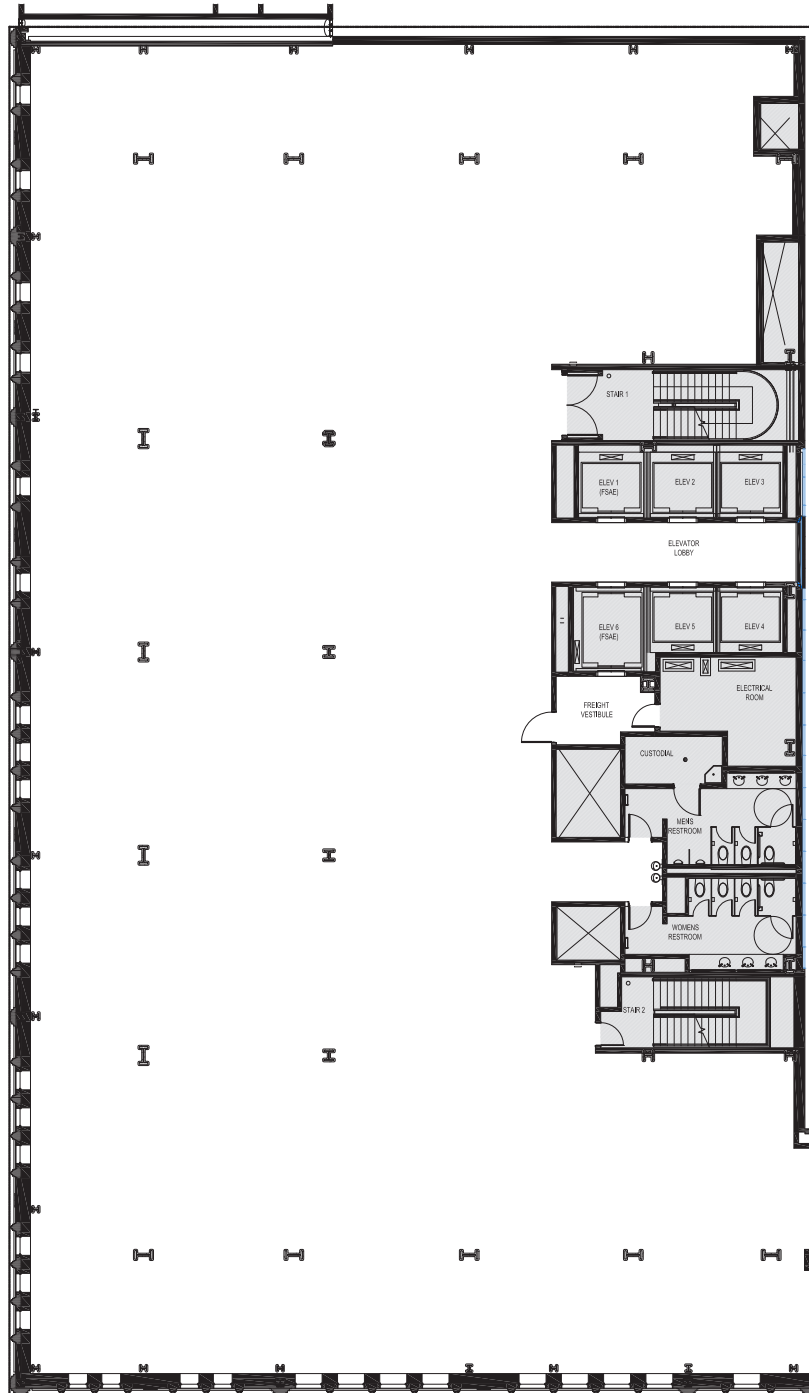

Schedule a Tour
206-467-7600

MARTIN SELIG
REAL ESTATE

FOR LEASE

400 WESTLAKE

400 Westlake Ave N
Seattle, WA 98109

2ND FLOOR

Rentable square feet: 17,460

Available Leased