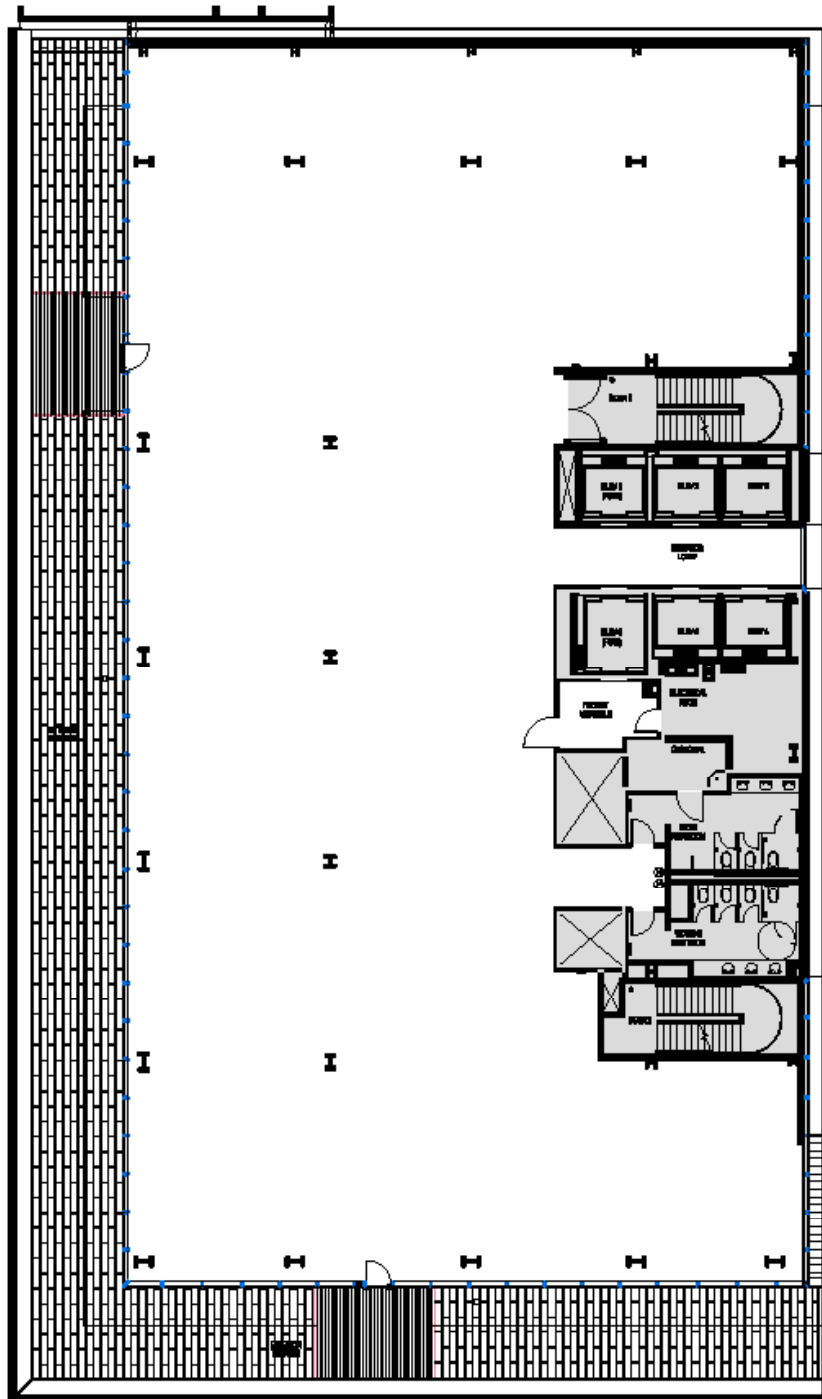

Schedule a Tour
206-467-7600

MARTIN SELIG
REAL ESTATE

FOR LEASE

400 WESTLAKE

400 Westlake Ave N
Seattle, WA 98109

3RD FLOOR

Rentable square feet: 14,112

Deck rentable square feet: 3,569

Available ☐ Leased ☒

CALL US TO SCHEDULE A TOUR | 206-467-7600 | martinselig.com