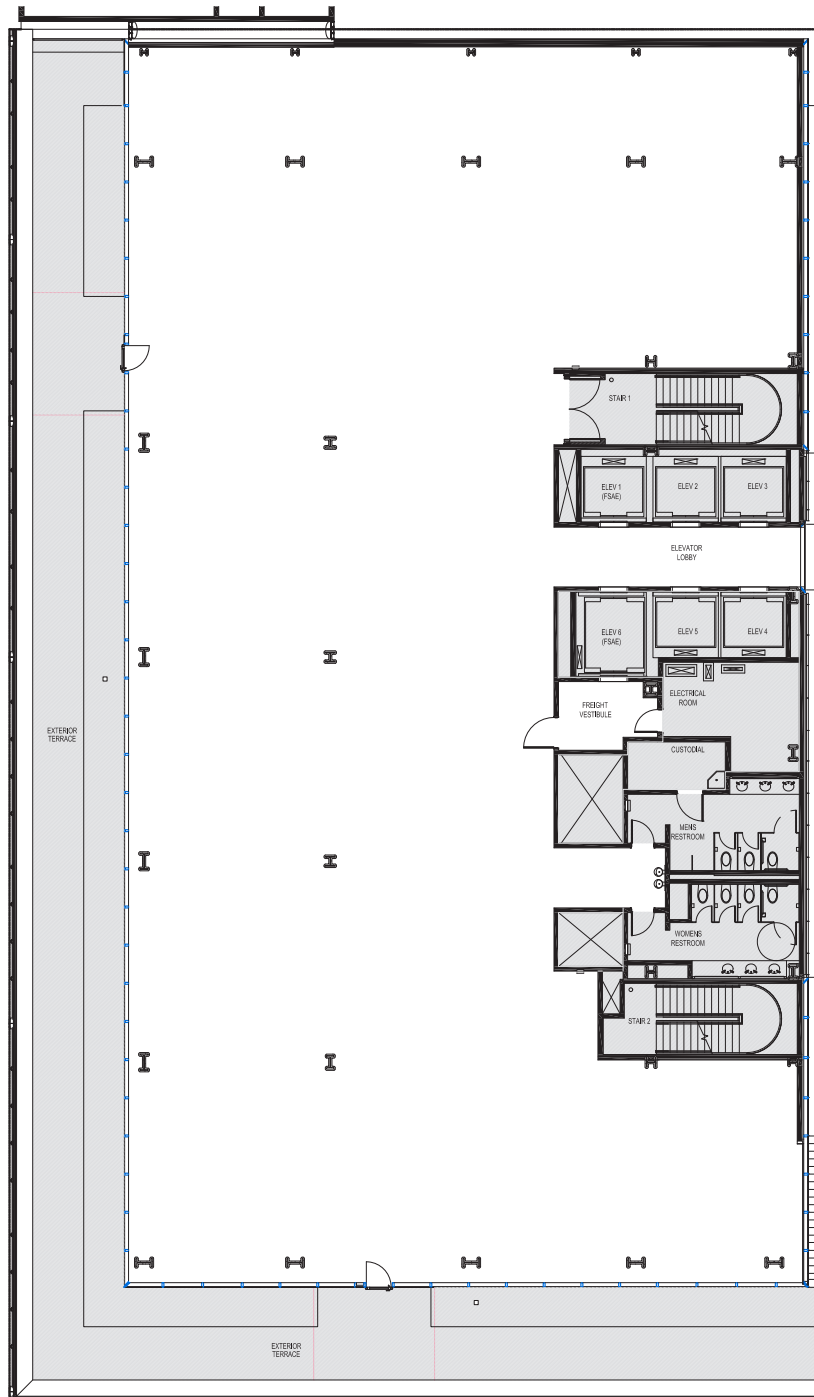

Schedule a Tour
206-467-7600

MARTIN SELIG
REAL ESTATE

FOR LEASE

400 WESTLAKE

400 Westlake Ave N
Seattle, WA 98109

3RD FLOOR

Rentable square feet: 14,118

Deck rentable square feet: 3,570

Available ☐ Leased ☒

CALL US TO SCHEDULE A TOUR | 206-467-7600 | martinselig.com