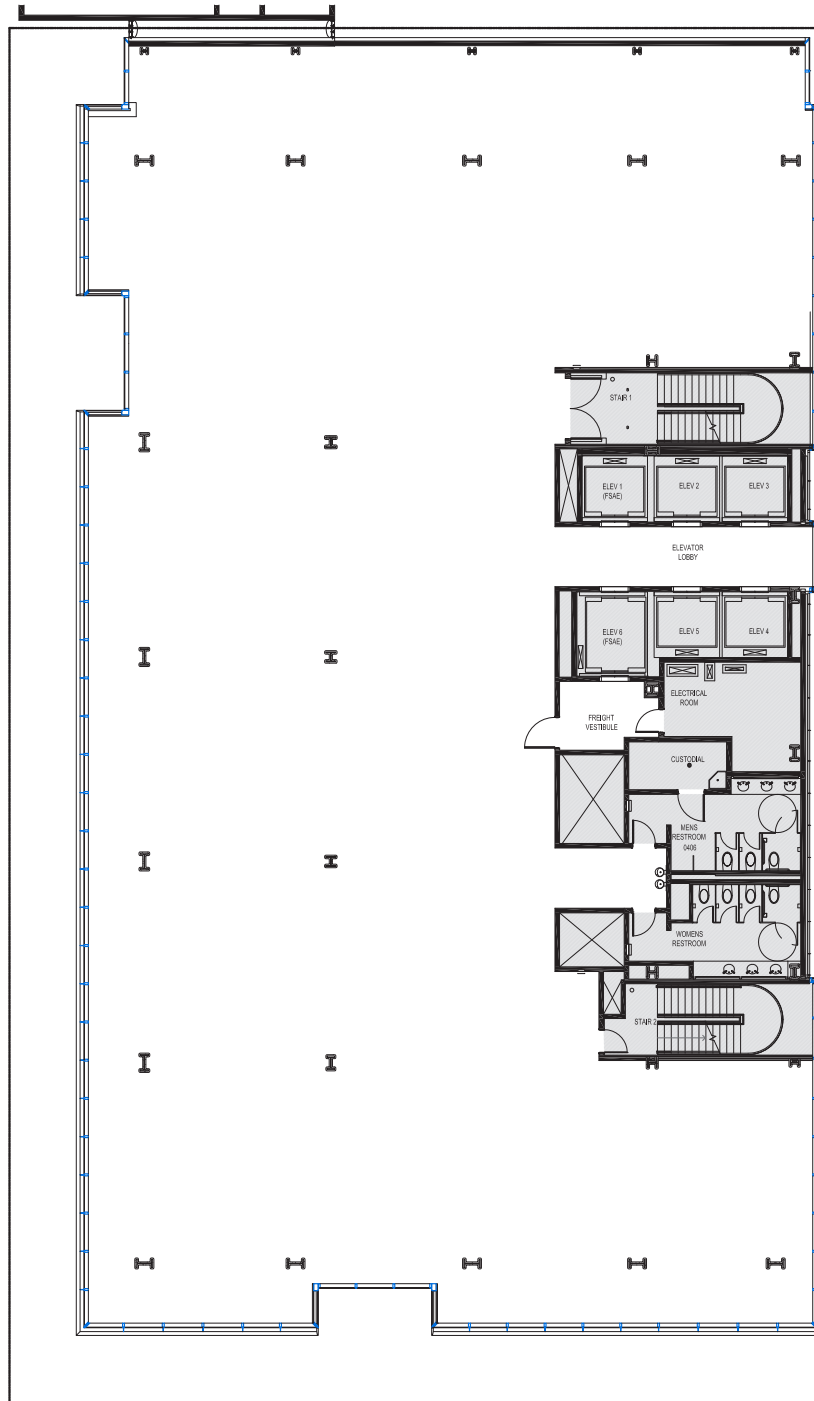

### 4TH FLOOR

Rentable square feet: 15,701

Available  Leased

CALL US TO SCHEDULE A TOUR | 206-467-7600 | [martinselig.com](http://martinselig.com)