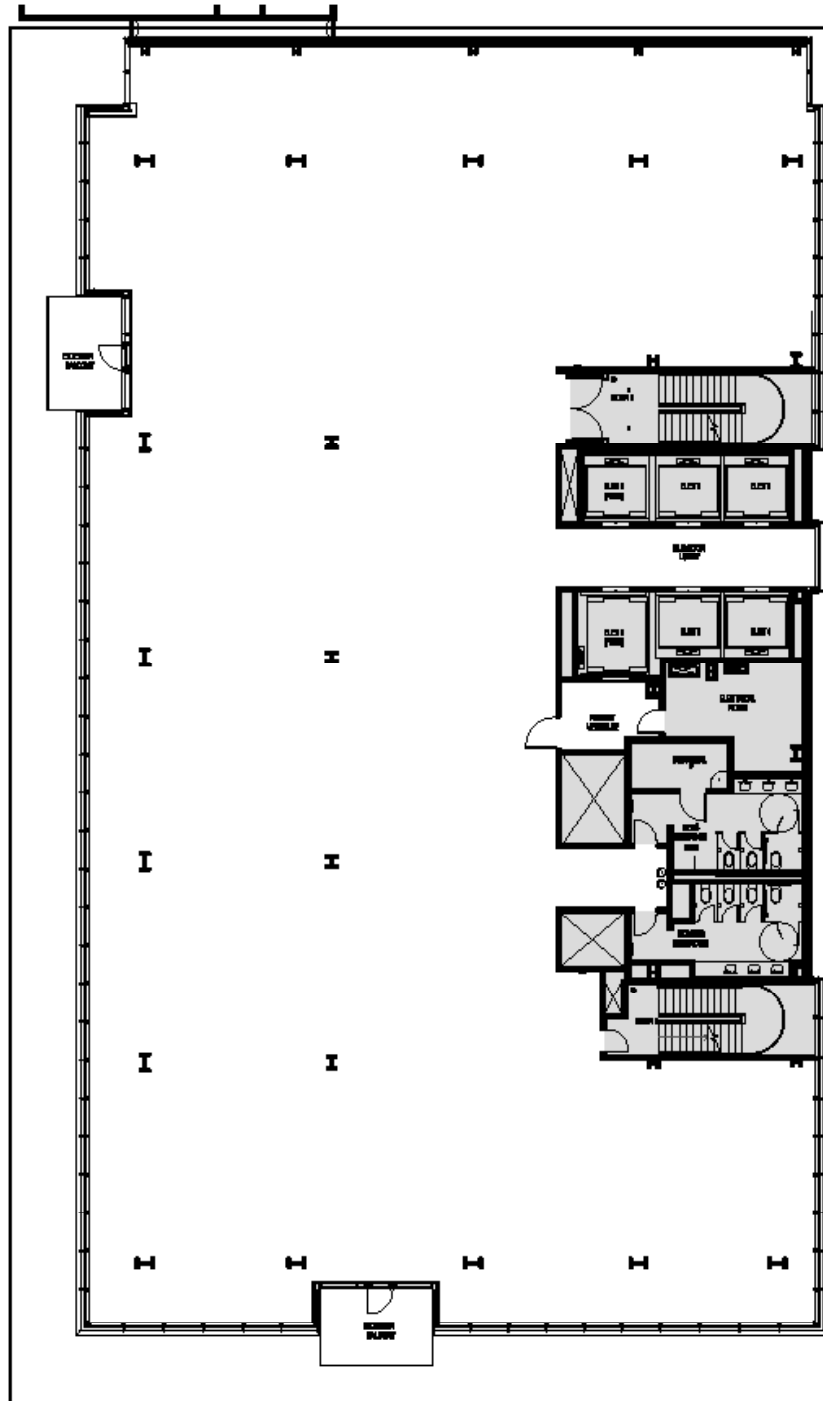

### 5TH FLOOR

Rentable square feet: 15,6007

Deck rentable square feet: 336

Available  Leased

CALL US TO SCHEDULE A TOUR | 206-467-7600 | [martinselig.com](http://martinselig.com)