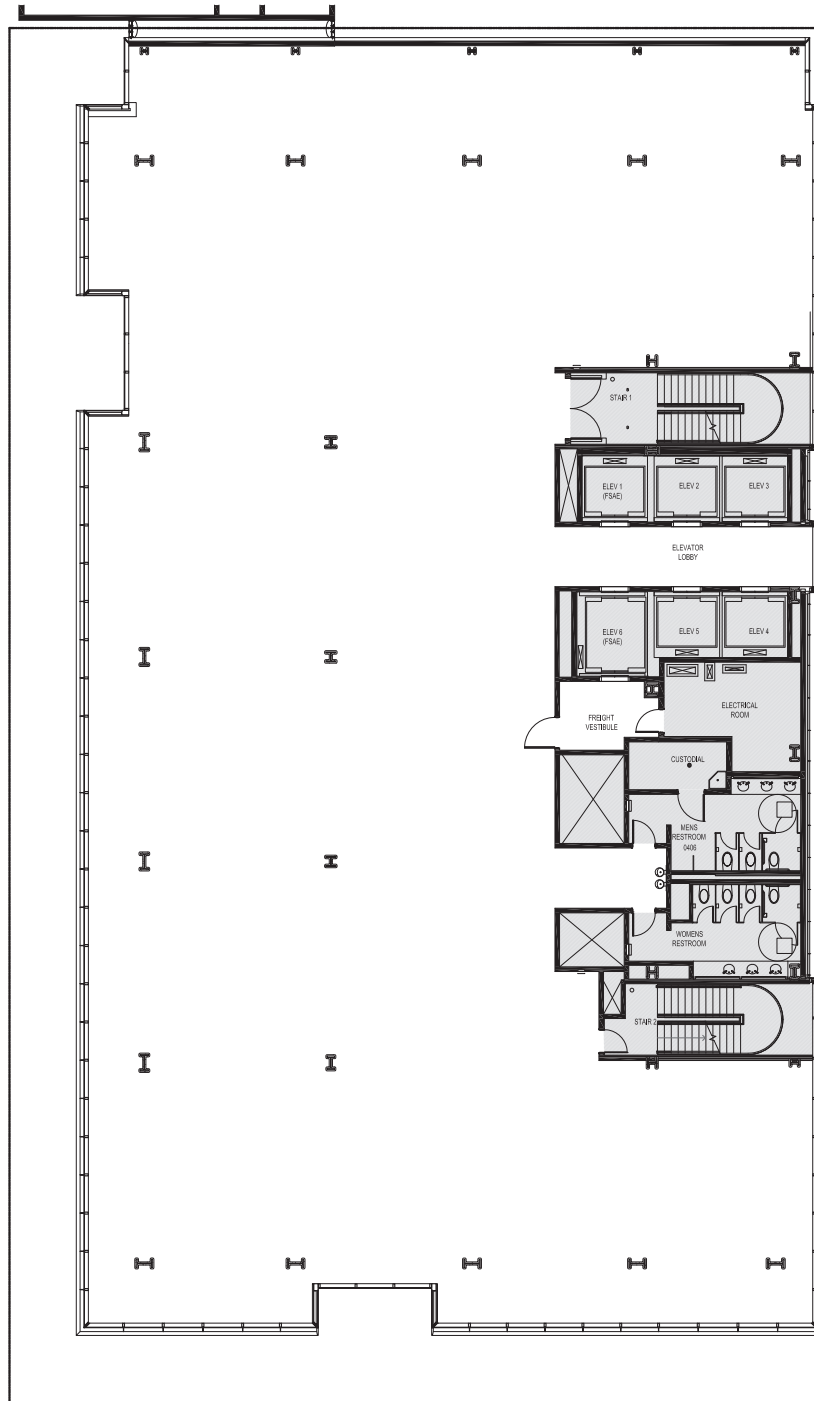

### 6TH FLOOR

Rentable square feet: 15,701

Available  Leased

CALL US TO SCHEDULE A TOUR | 206-467-7600 | [martinselig.com](http://martinselig.com)