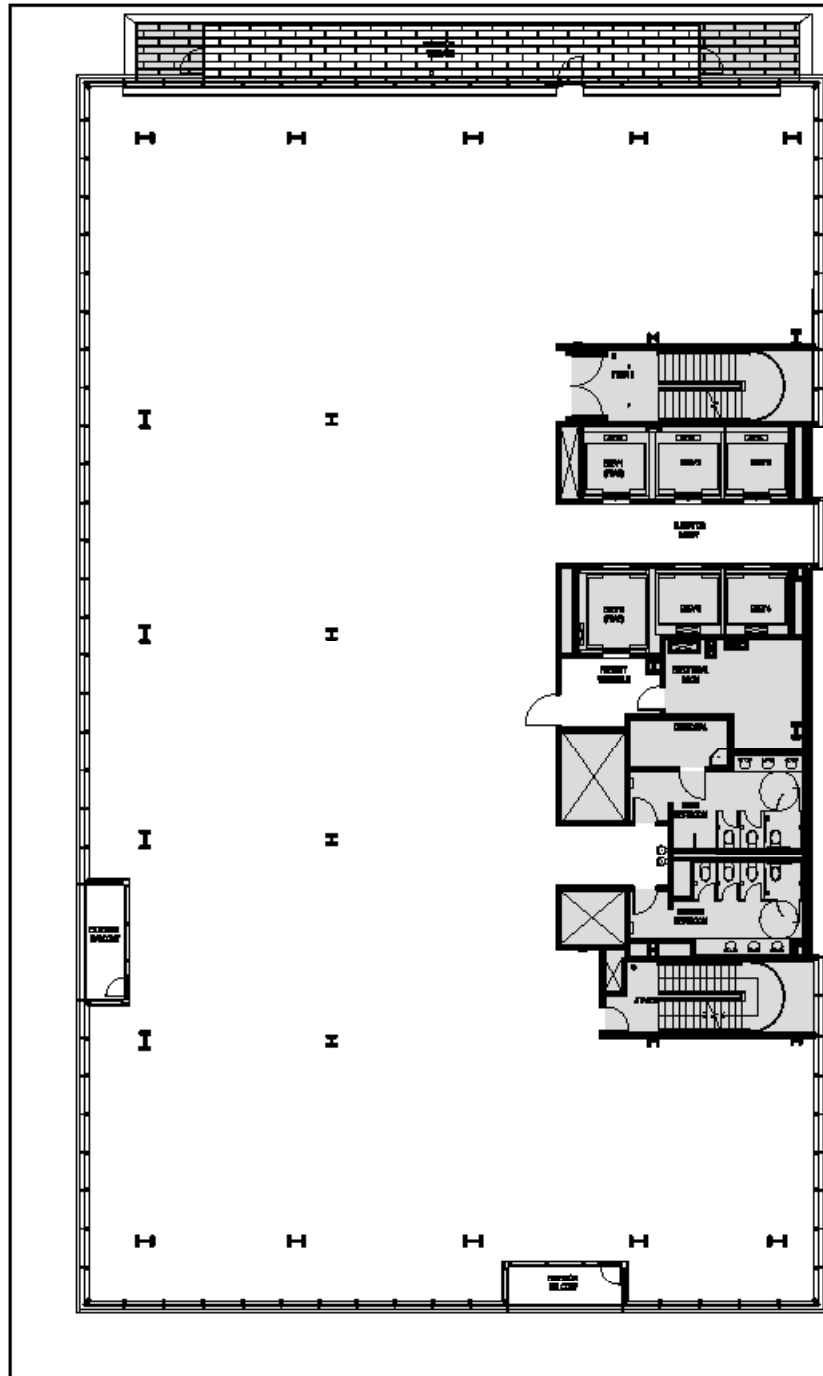

Schedule a Tour
206-467-7600

MARTIN SELIG
REAL ESTATE

FOR LEASE

400 WESTLAKE

400 Westlake Ave N
Seattle, WA 98109

7TH FLOOR

Rentable square feet: 14,891

Deck rentable square feet: 574

Available ☐ Leased ☒

CALL US TO SCHEDULE A TOUR | 206-467-7600 | martinselig.com