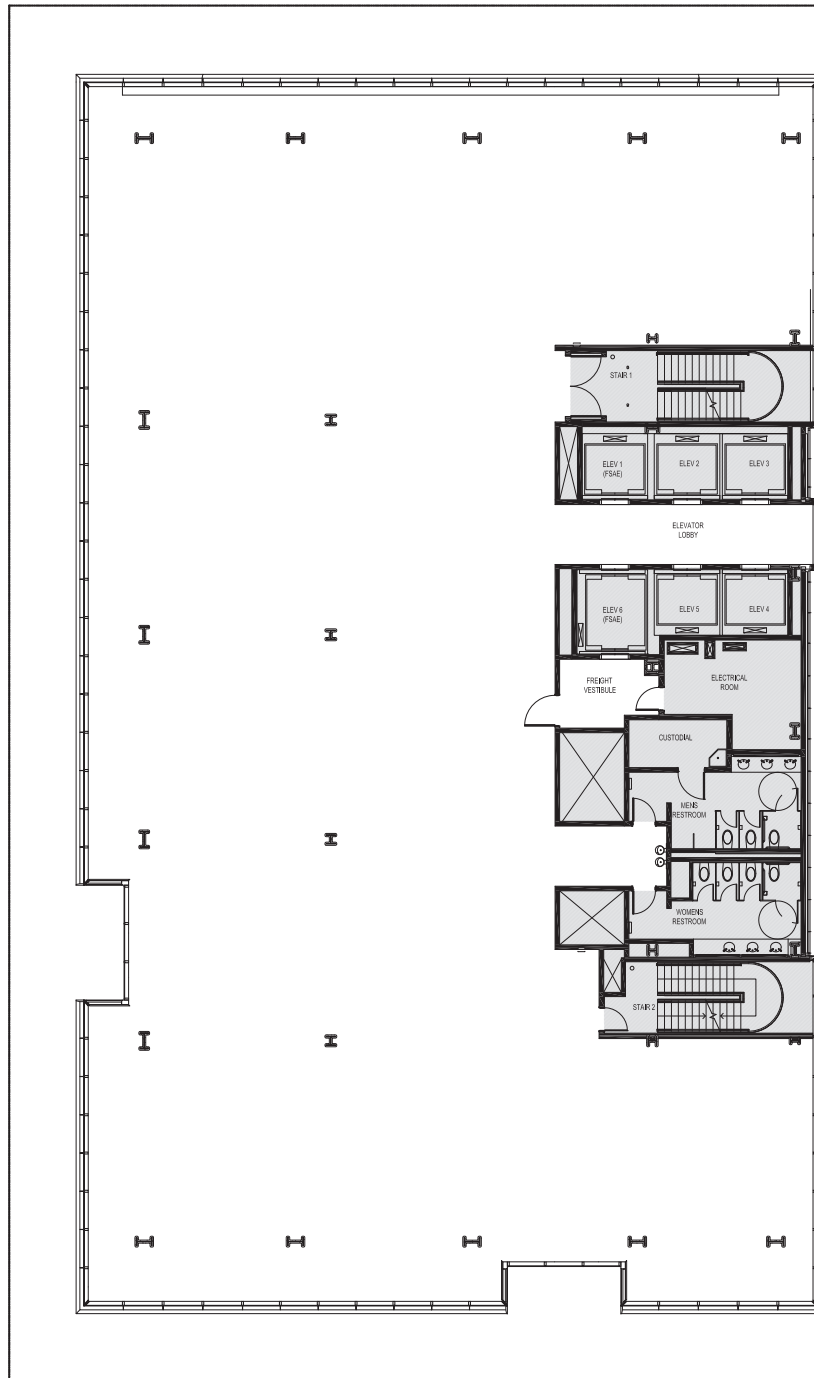

Schedule a Tour
206-467-7600

MARTIN SELIG
REAL ESTATE

FOR LEASE

400 WESTLAKE

400 Westlake Ave N
Seattle, WA 98109

8TH FLOOR

Rentable square feet: 14,933

Available Leased