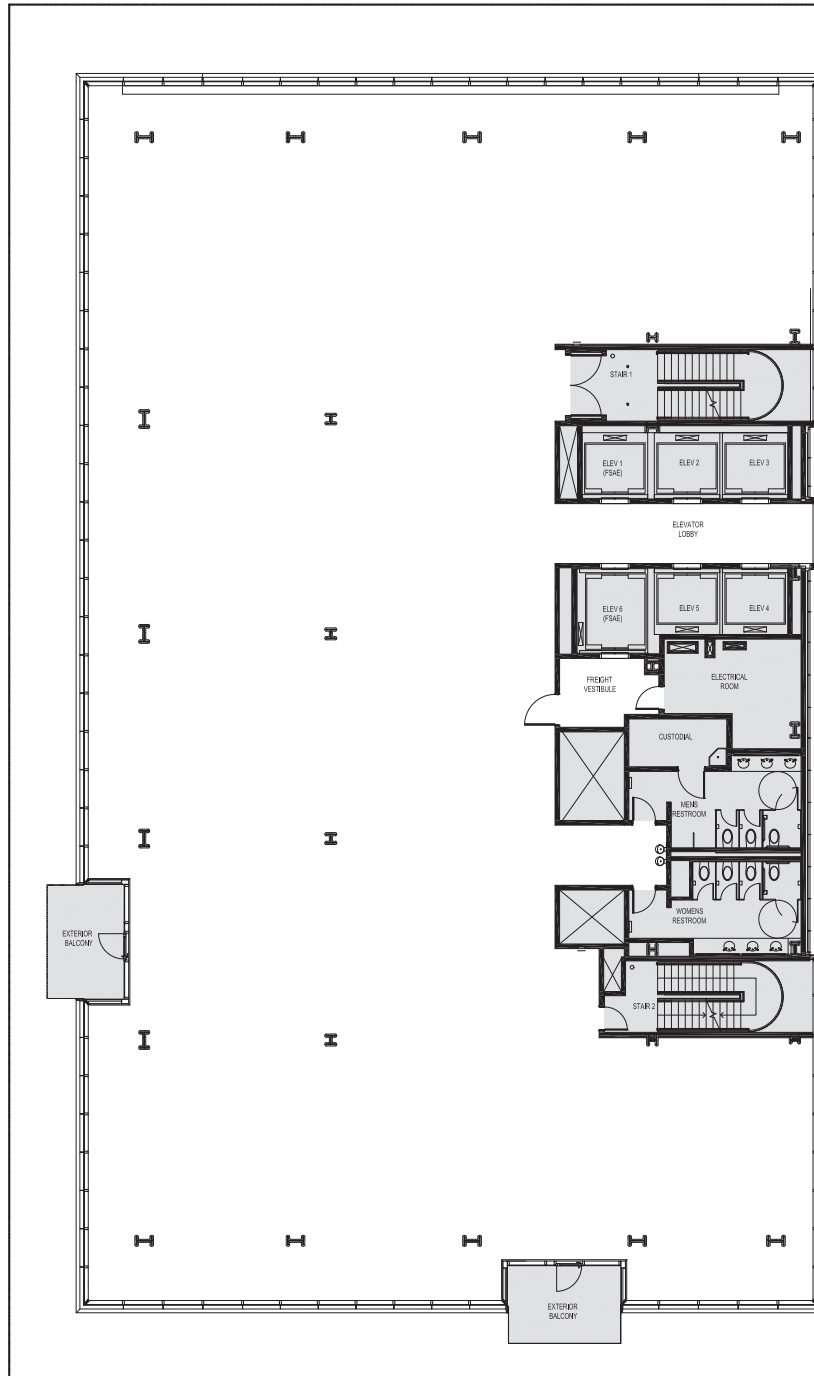

Schedule a Tour
206-467-7600

MARTIN SELIG
REAL ESTATE

FOR LEASE

400 WESTLAKE

400 Westlake Ave N
Seattle, WA 98109

9TH FLOOR

Rentable square feet: 14,908

Deck rentable square feet: 338

Available ☐ Leased ☒

CALL US TO SCHEDULE A TOUR | 206-467-7600 | martinselig.com