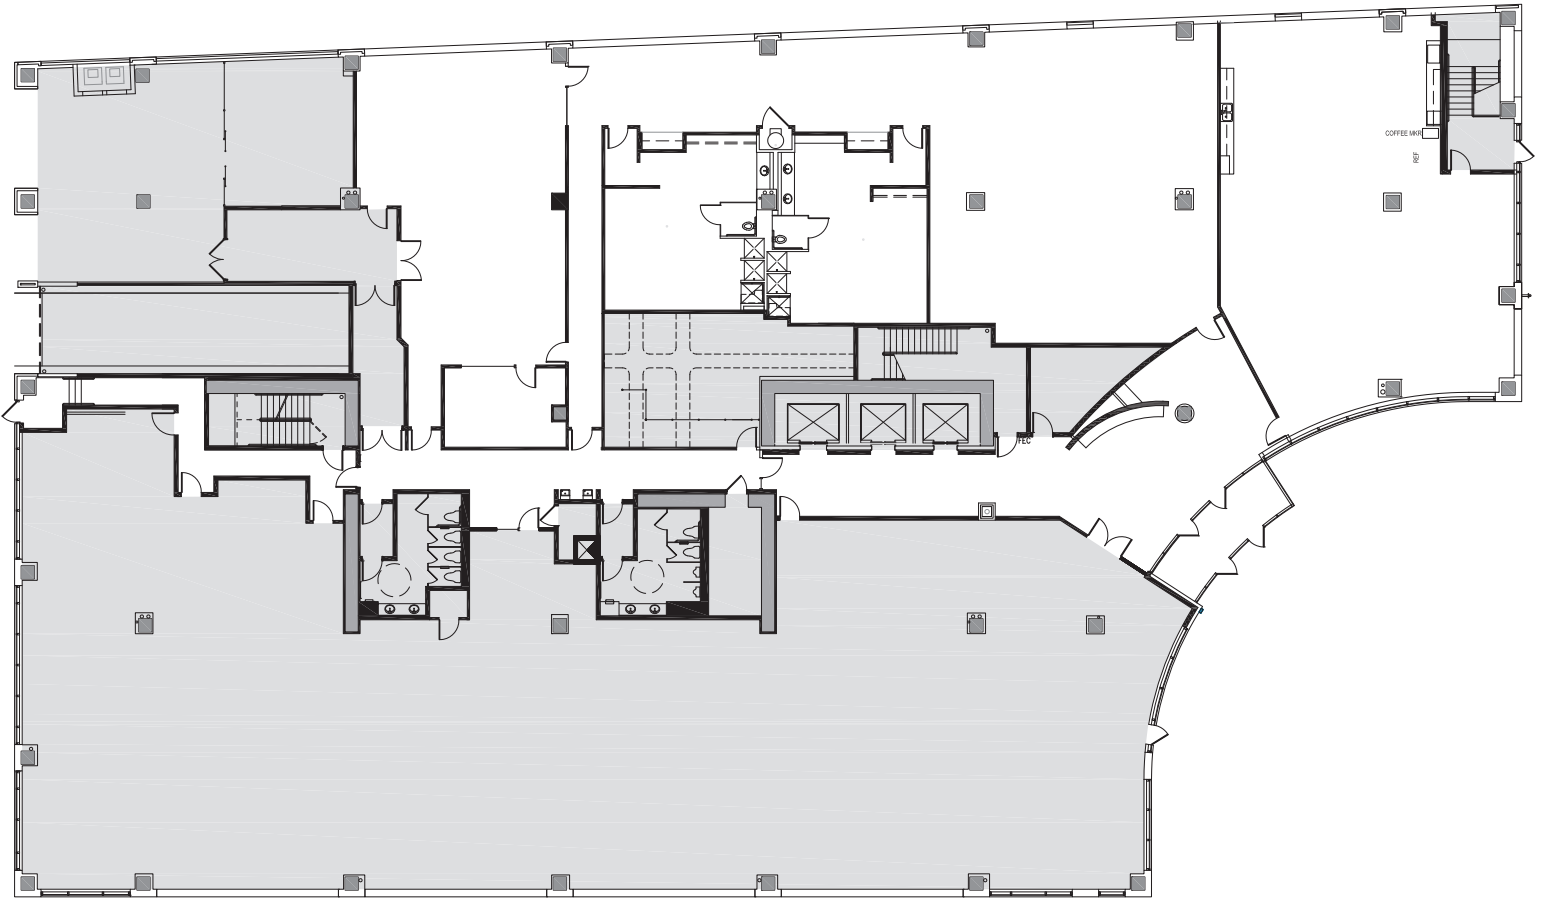

Schedule a Tour
206-467-7600

MARTIN SELIG
REAL ESTATE

FOR LEASE

333 ELLIOTT WEST

333 Elliott Avenue W.
Seattle, WA 98119

1st FLOOR

Rentable square feet: 10,076

Available Leased