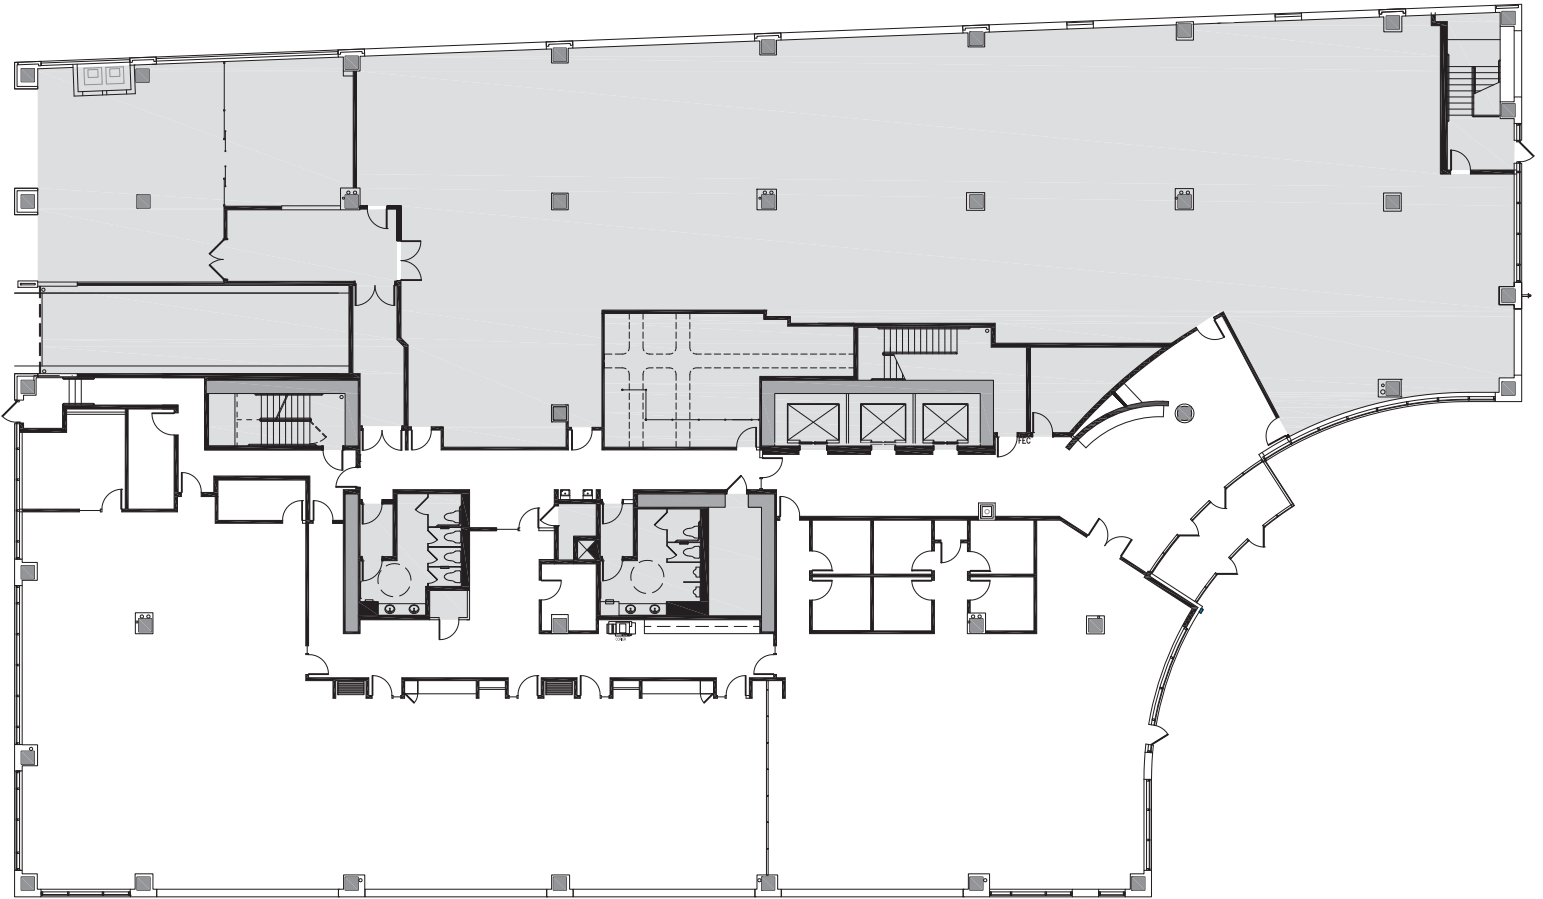

Schedule a Tour
206-467-7600

MARTIN SELIG
REAL ESTATE

FOR LEASE

333 ELLIOTT WEST

333 Elliott Avenue W.
Seattle, WA 98119

1st FLOOR

Rentable square feet: 10,634

Available Leased