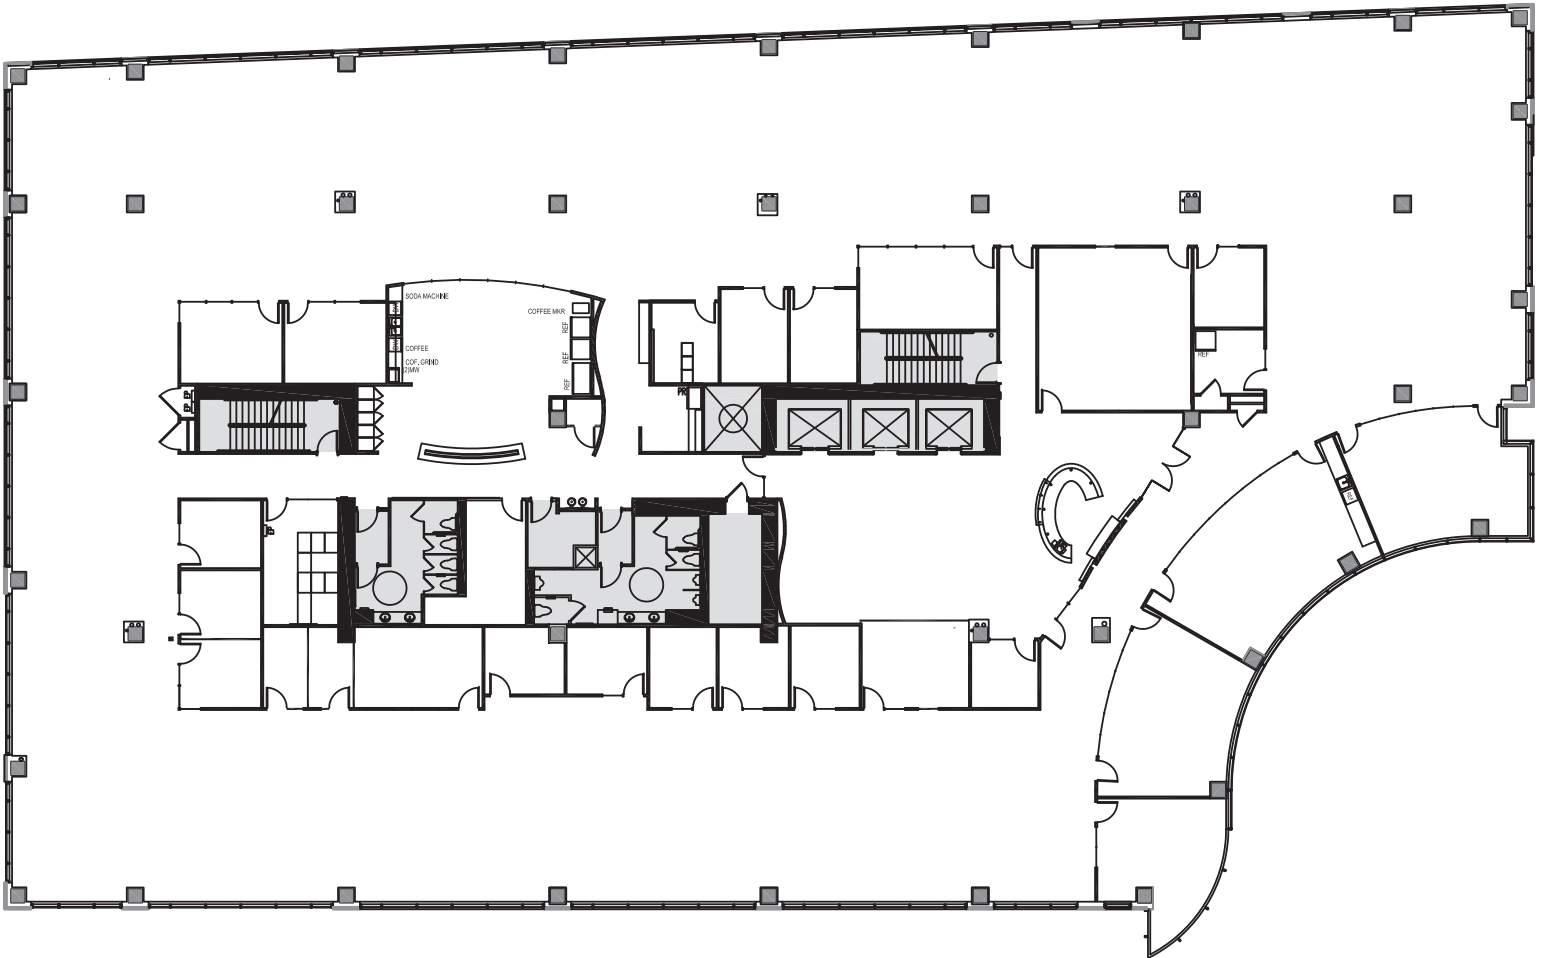

Schedule a Tour
206-467-7600

MARTIN SELIG
REAL ESTATE

FOR LEASE

333 ELLIOTT WEST

333 Elliott Avenue W.
Seattle, WA 98119

2ND FLOOR

Rentable square feet: 28,483

Available Leased