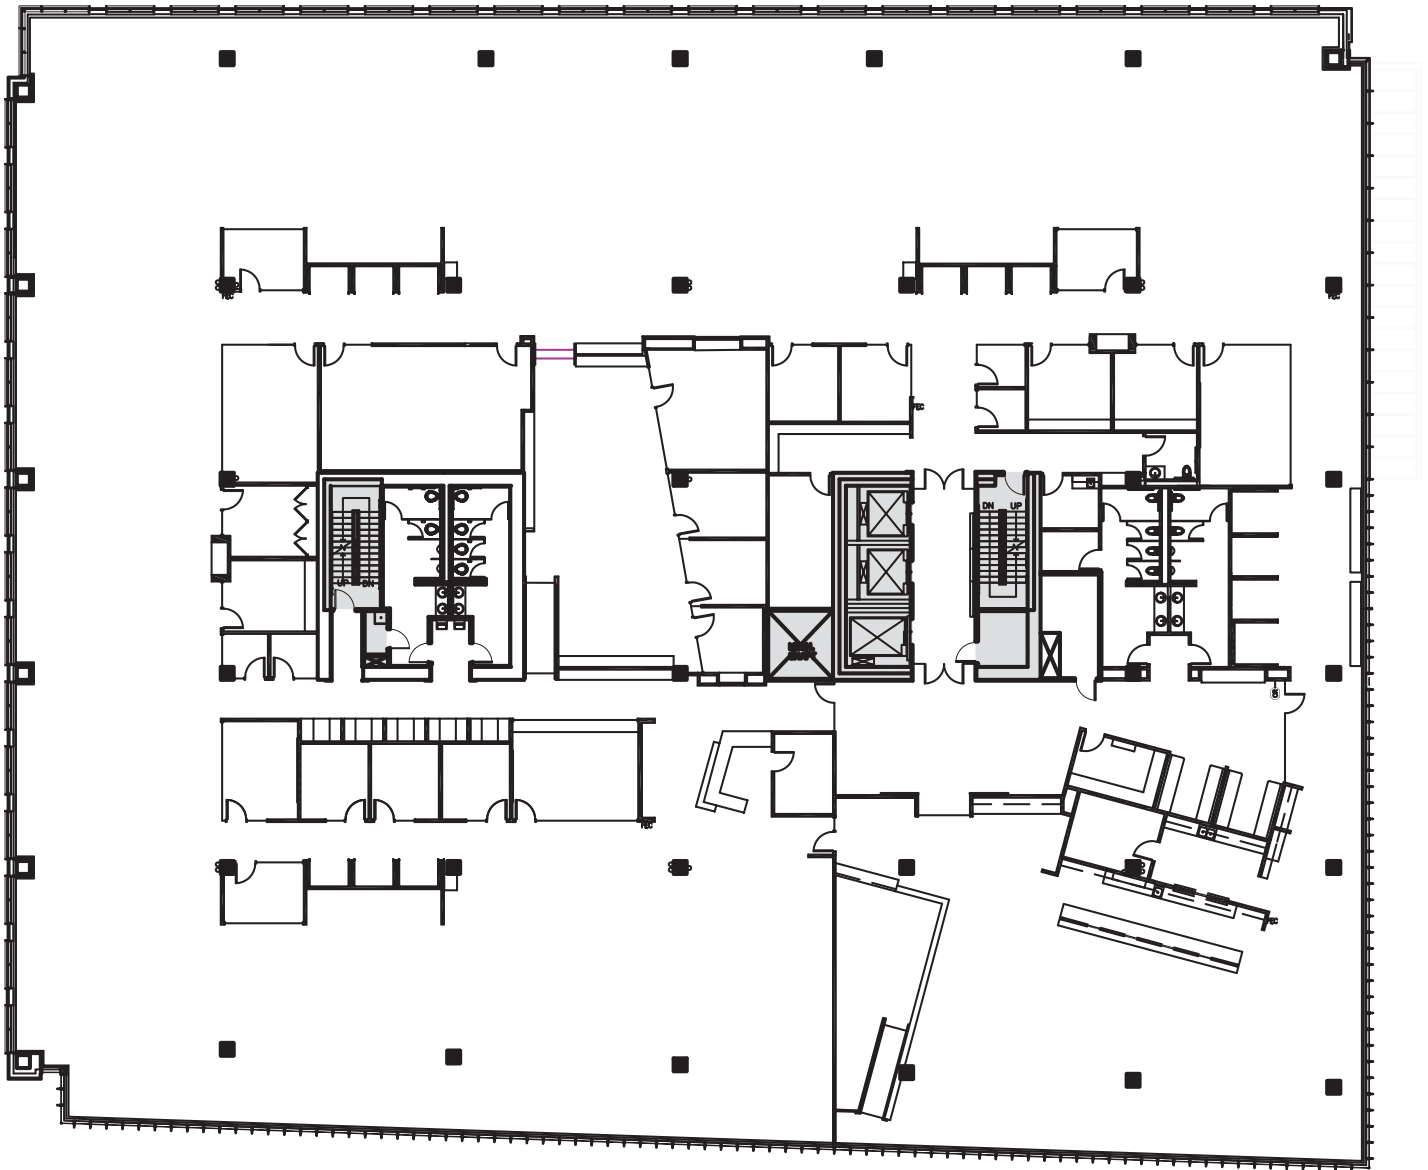

### 2ND FLOOR

Rentable square feet: 39,291

Available  Leased

< N