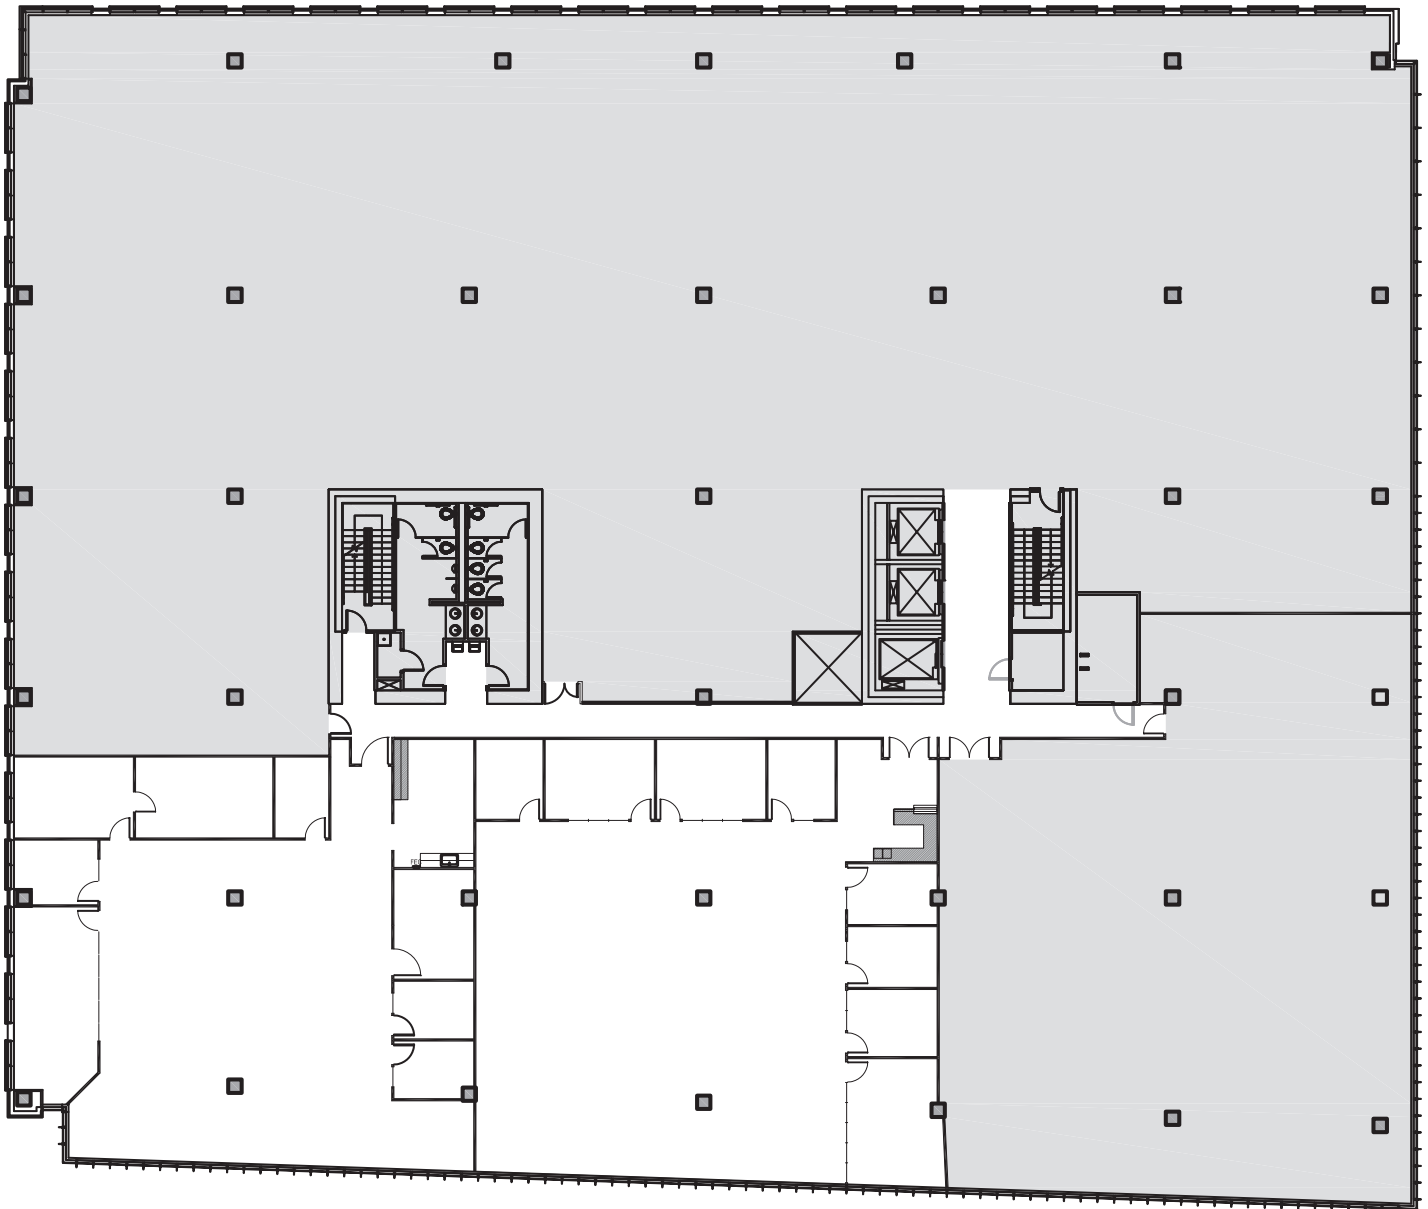

Schedule a Tour
206-467-7600

FOR LEASE

645 ELLIOTT WEST

645 Elliott Avenue W.

Seattle, WA 98119

3RD FLOOR

Rentable square feet: 10,346

Available Leased