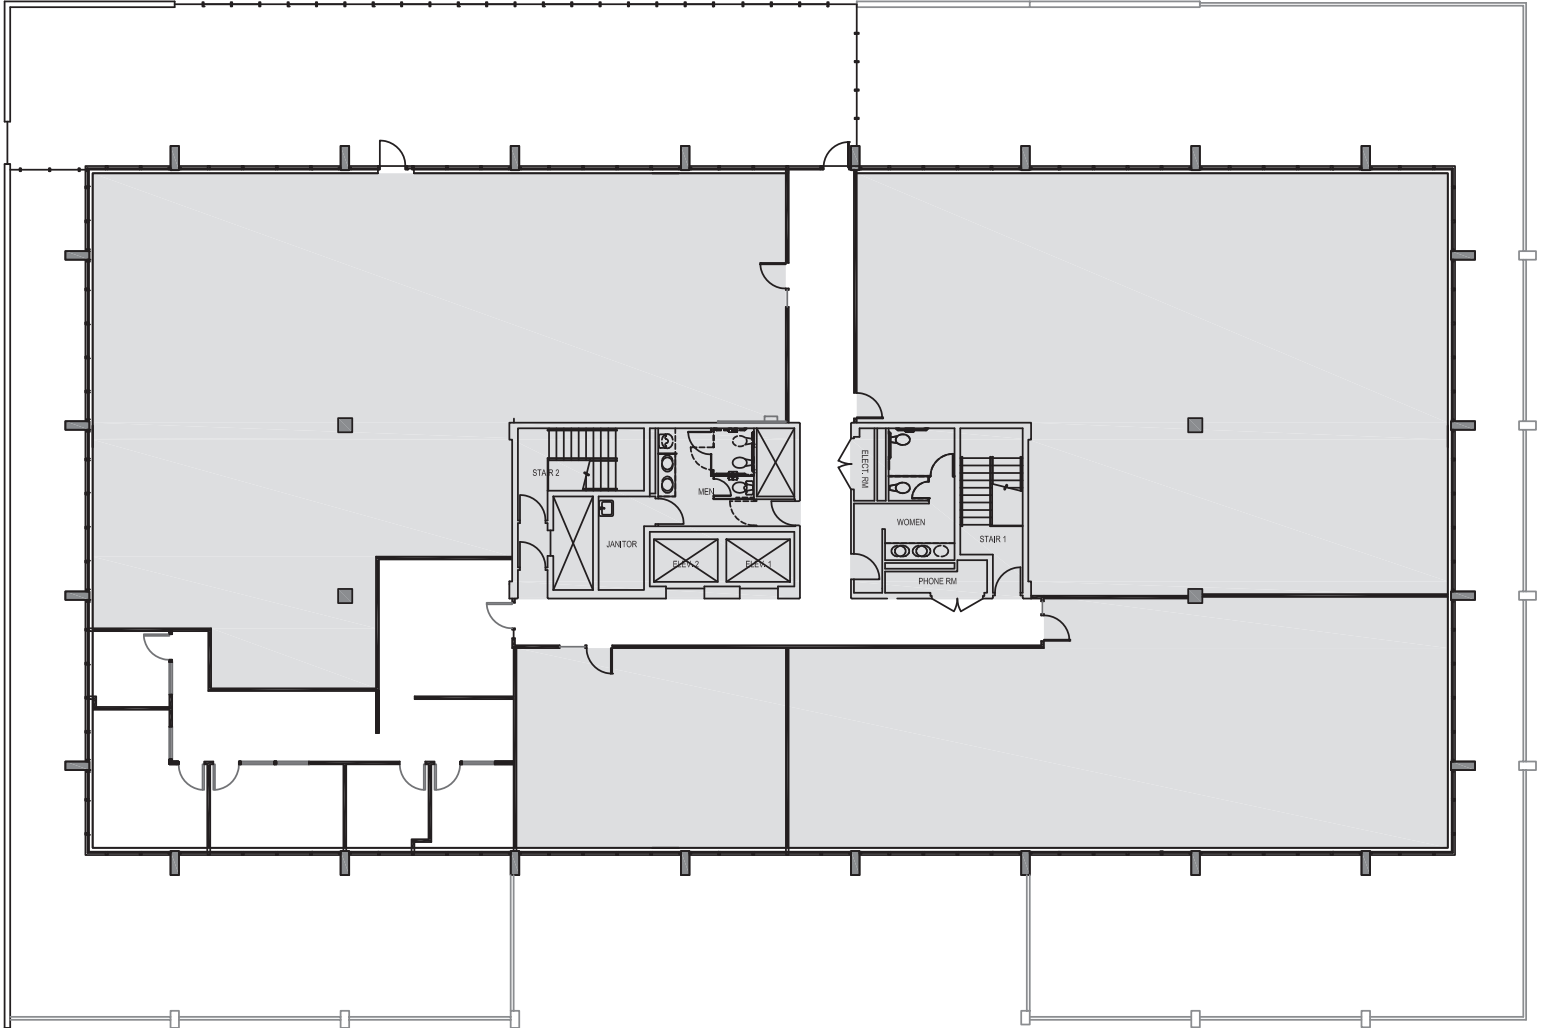

Schedule a Tour
206-467-7600

FOR LEASE

200 FIRST WEST

200 First Avenue W.
Seattle, WA 98119

2ND FLOOR

Rentable square feet: 1,535

Available Leased

<N