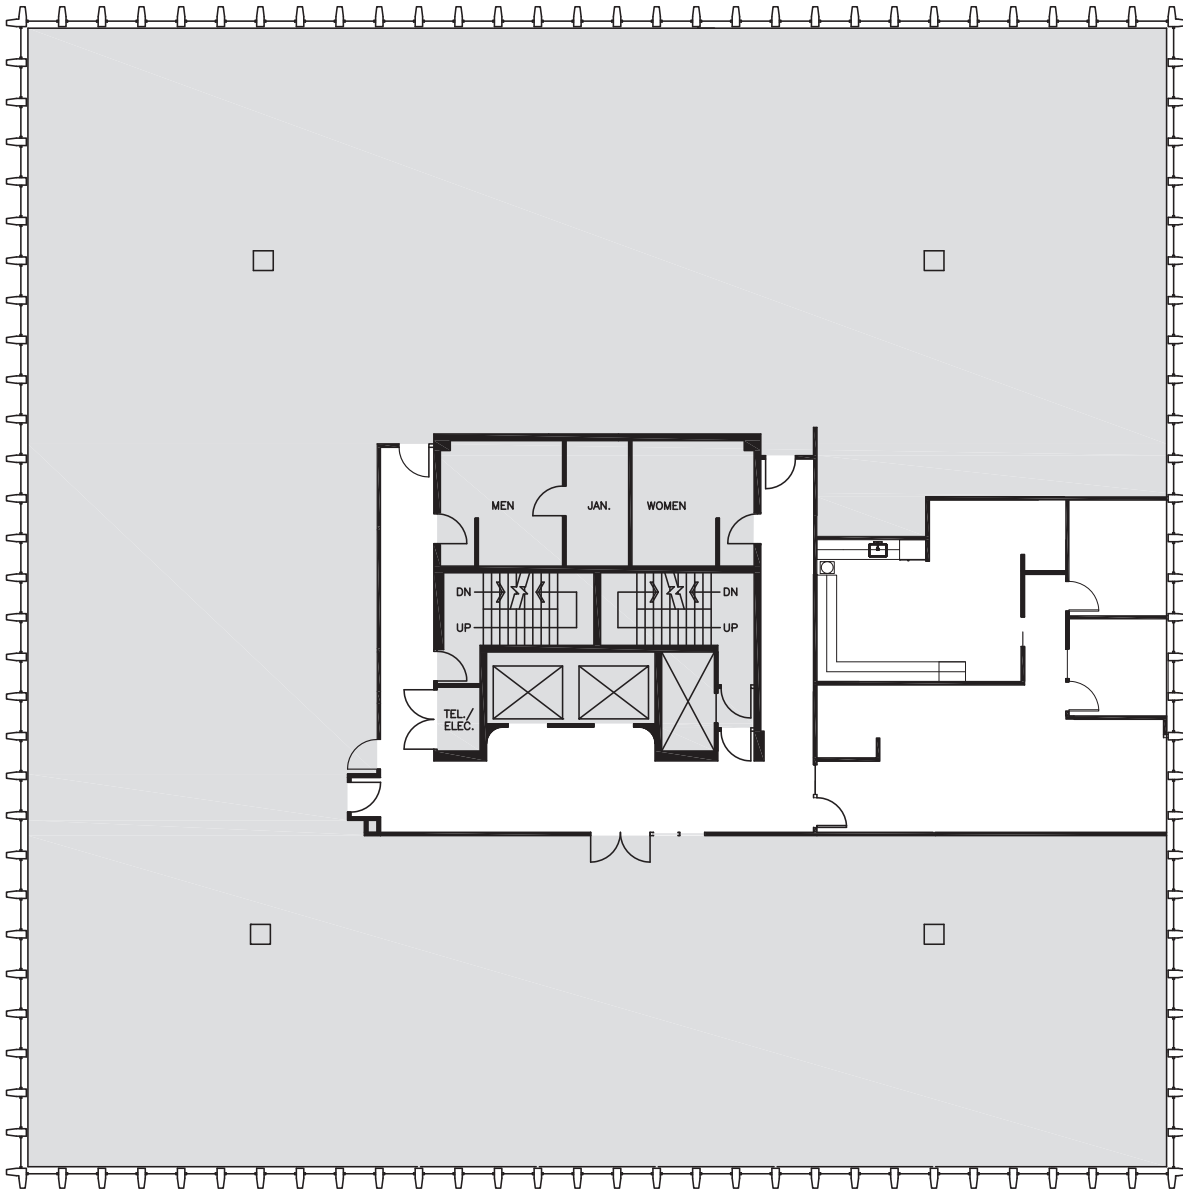

## NORTH TOWER HARRISON PLAZA

100 West Harrison Street  
Seattle, WA 98119

### 4th FLOOR

Rentable square feet: 1,400

Available  Leased

N >