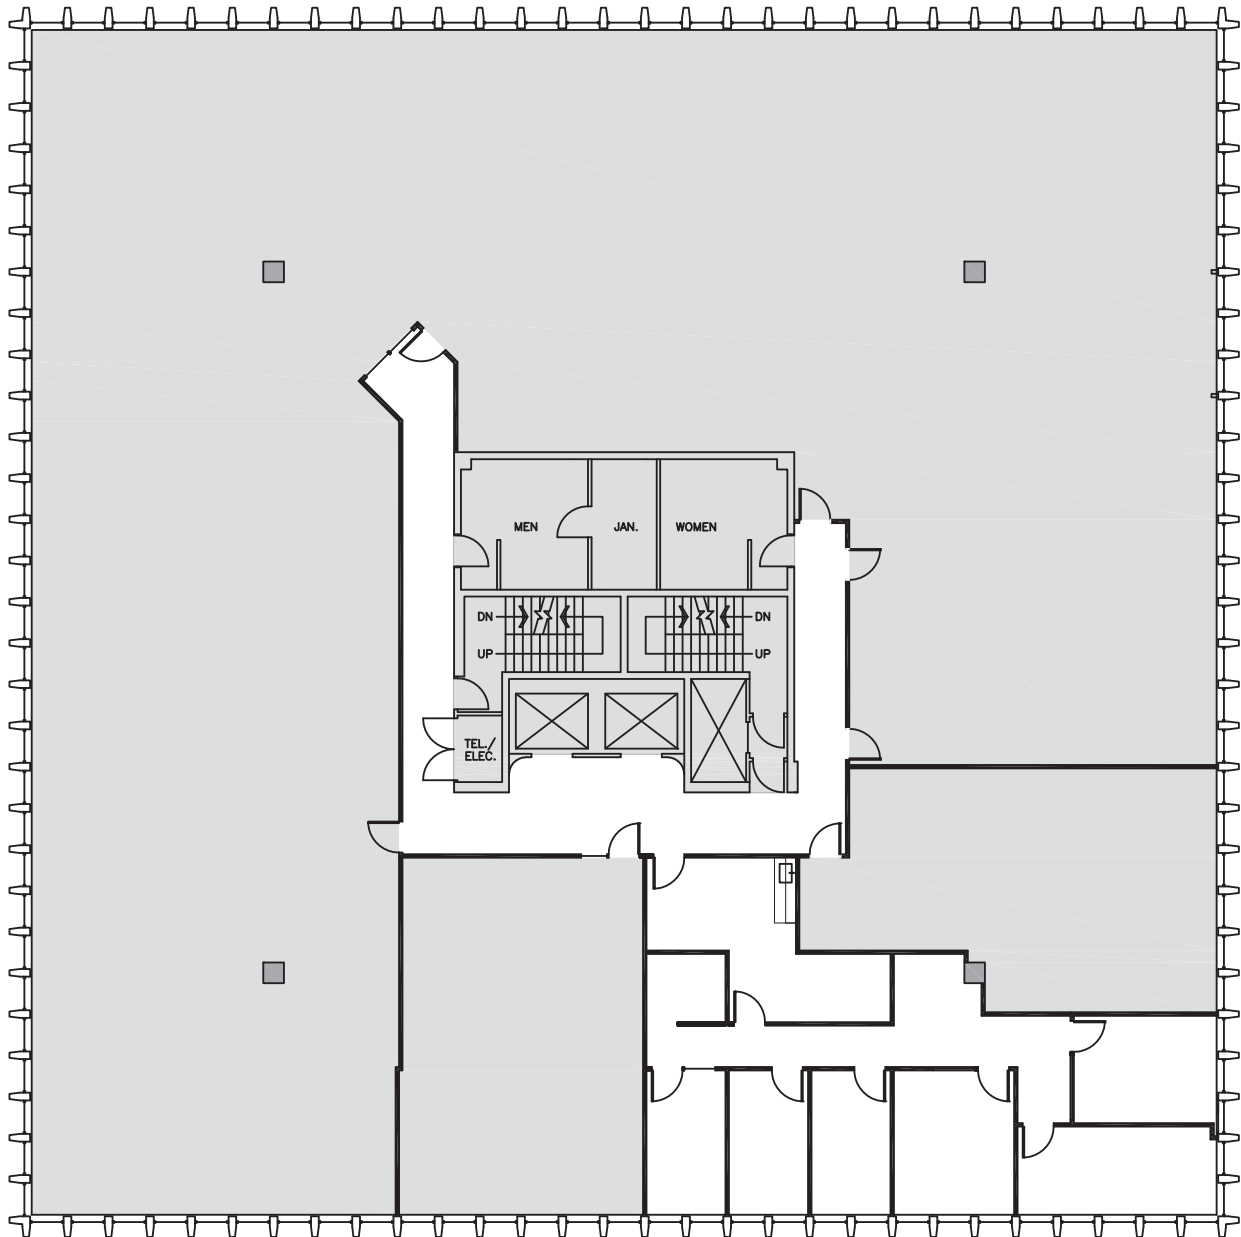

Schedule a Tour
206-467-7600

FOR LEASE

NORTH TOWER HARRISON PLAZA

100 West Harrison Street
Seattle, WA 98119

5TH FLOOR

Rentable square feet: 1,735

Available Leased

N >