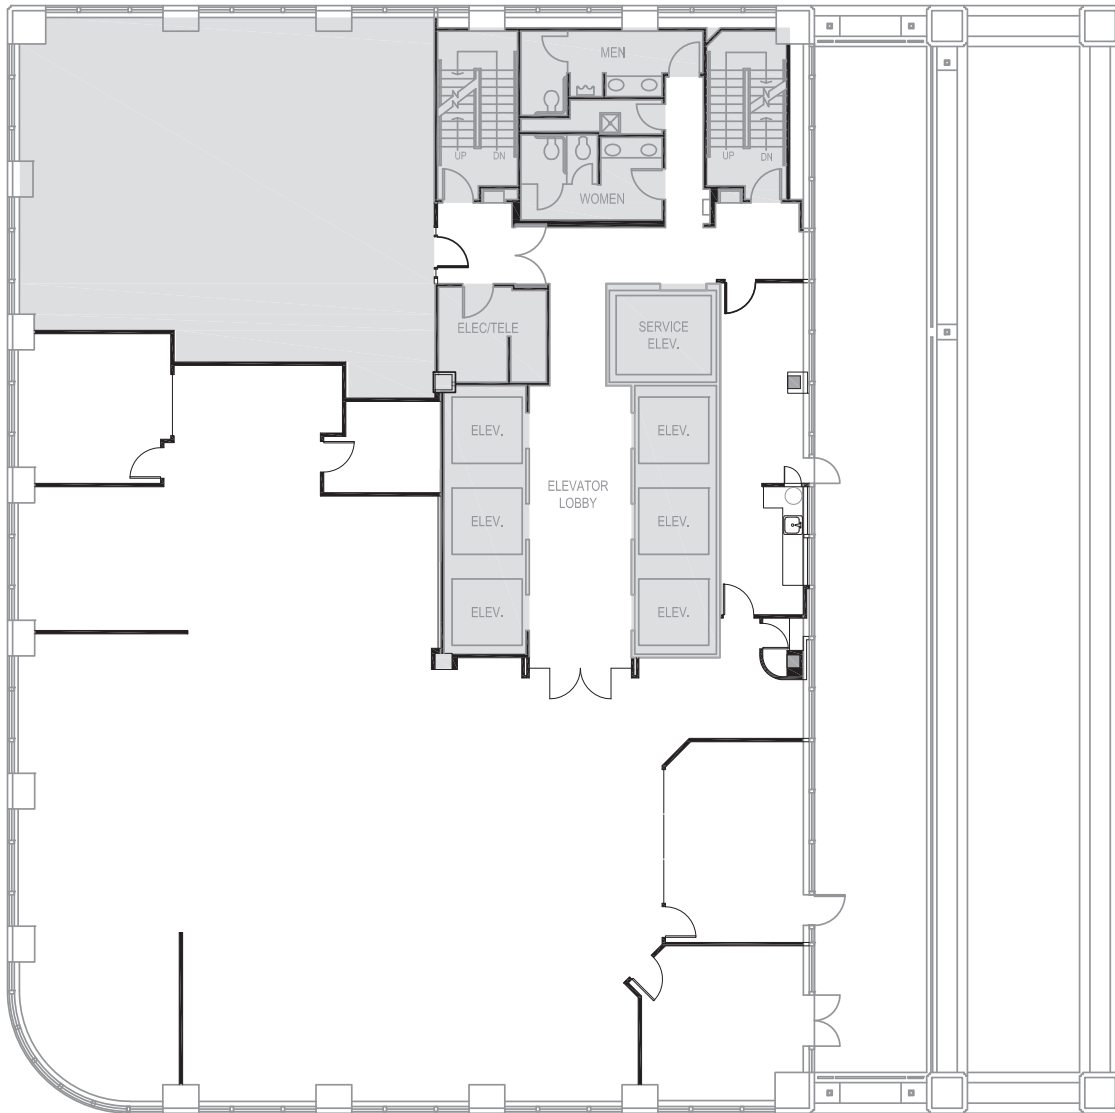

Schedule a Tour
206-467-7600

MARTIN SELIG
REAL ESTATE

FOR LEASE

1000 SECOND AVENUE

1000 Second Avenue
Seattle, WA 98104

39th FLOOR

Rentable square feet: 7,403

Available Leased