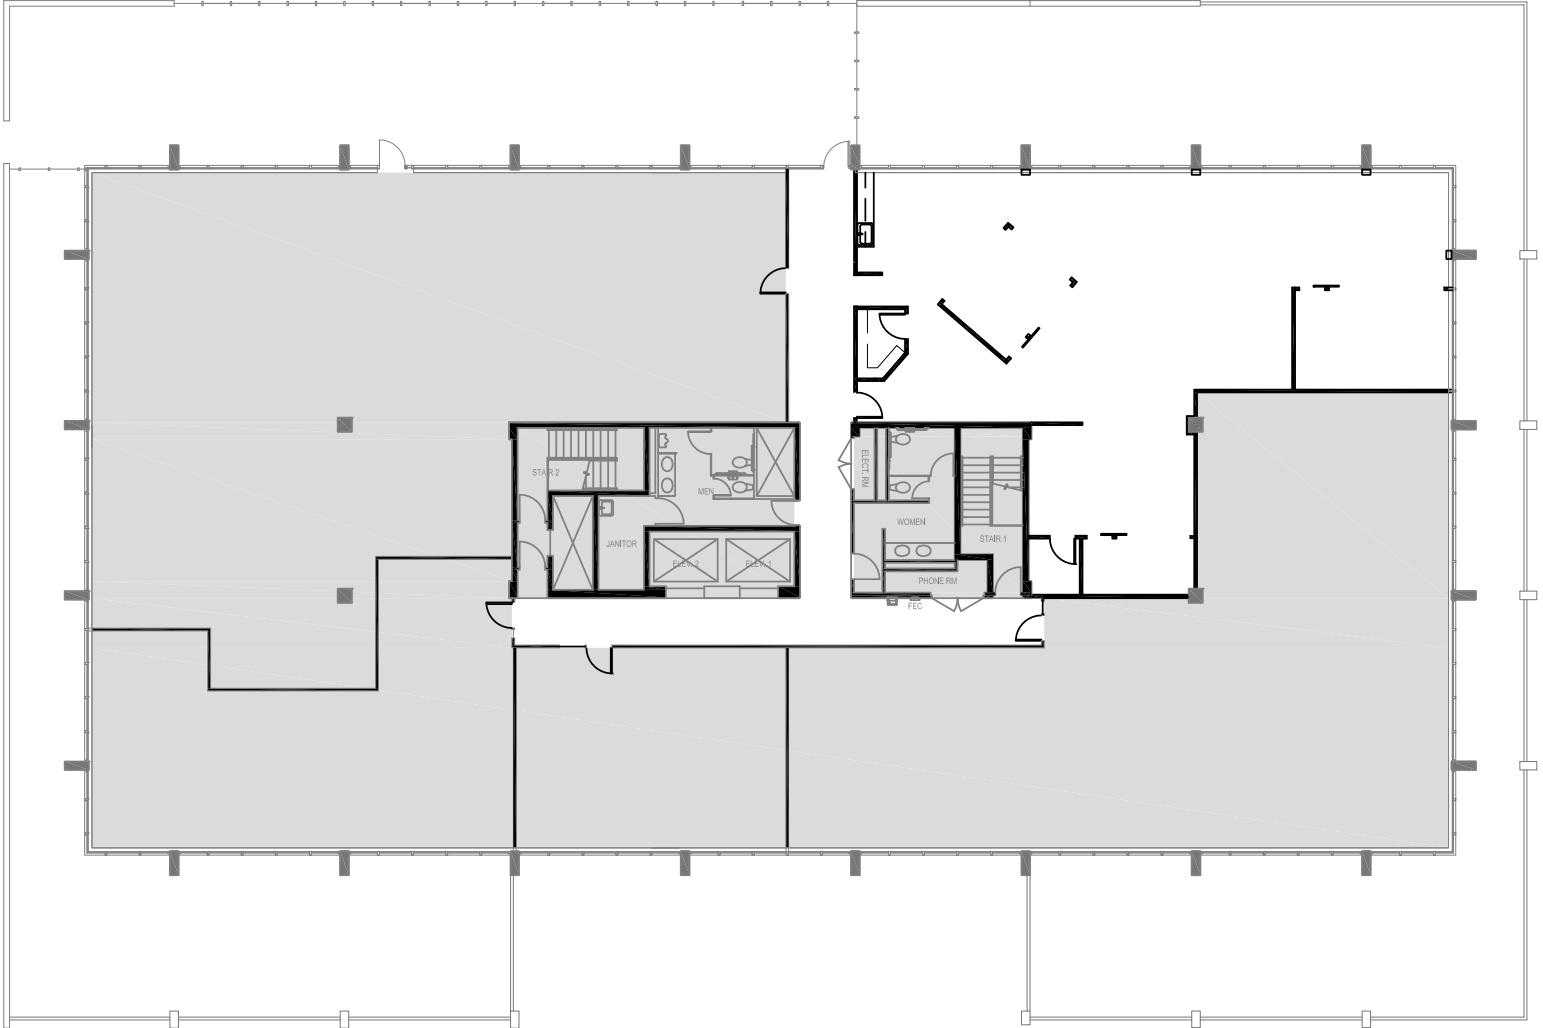

Schedule a Tour
206-467-7600

FOR LEASE

200 FIRST WEST

200 First Avenue W.
Seattle, WA 98119

2ND FLOOR

Rentable square feet: 2,793

Available Leased

<N