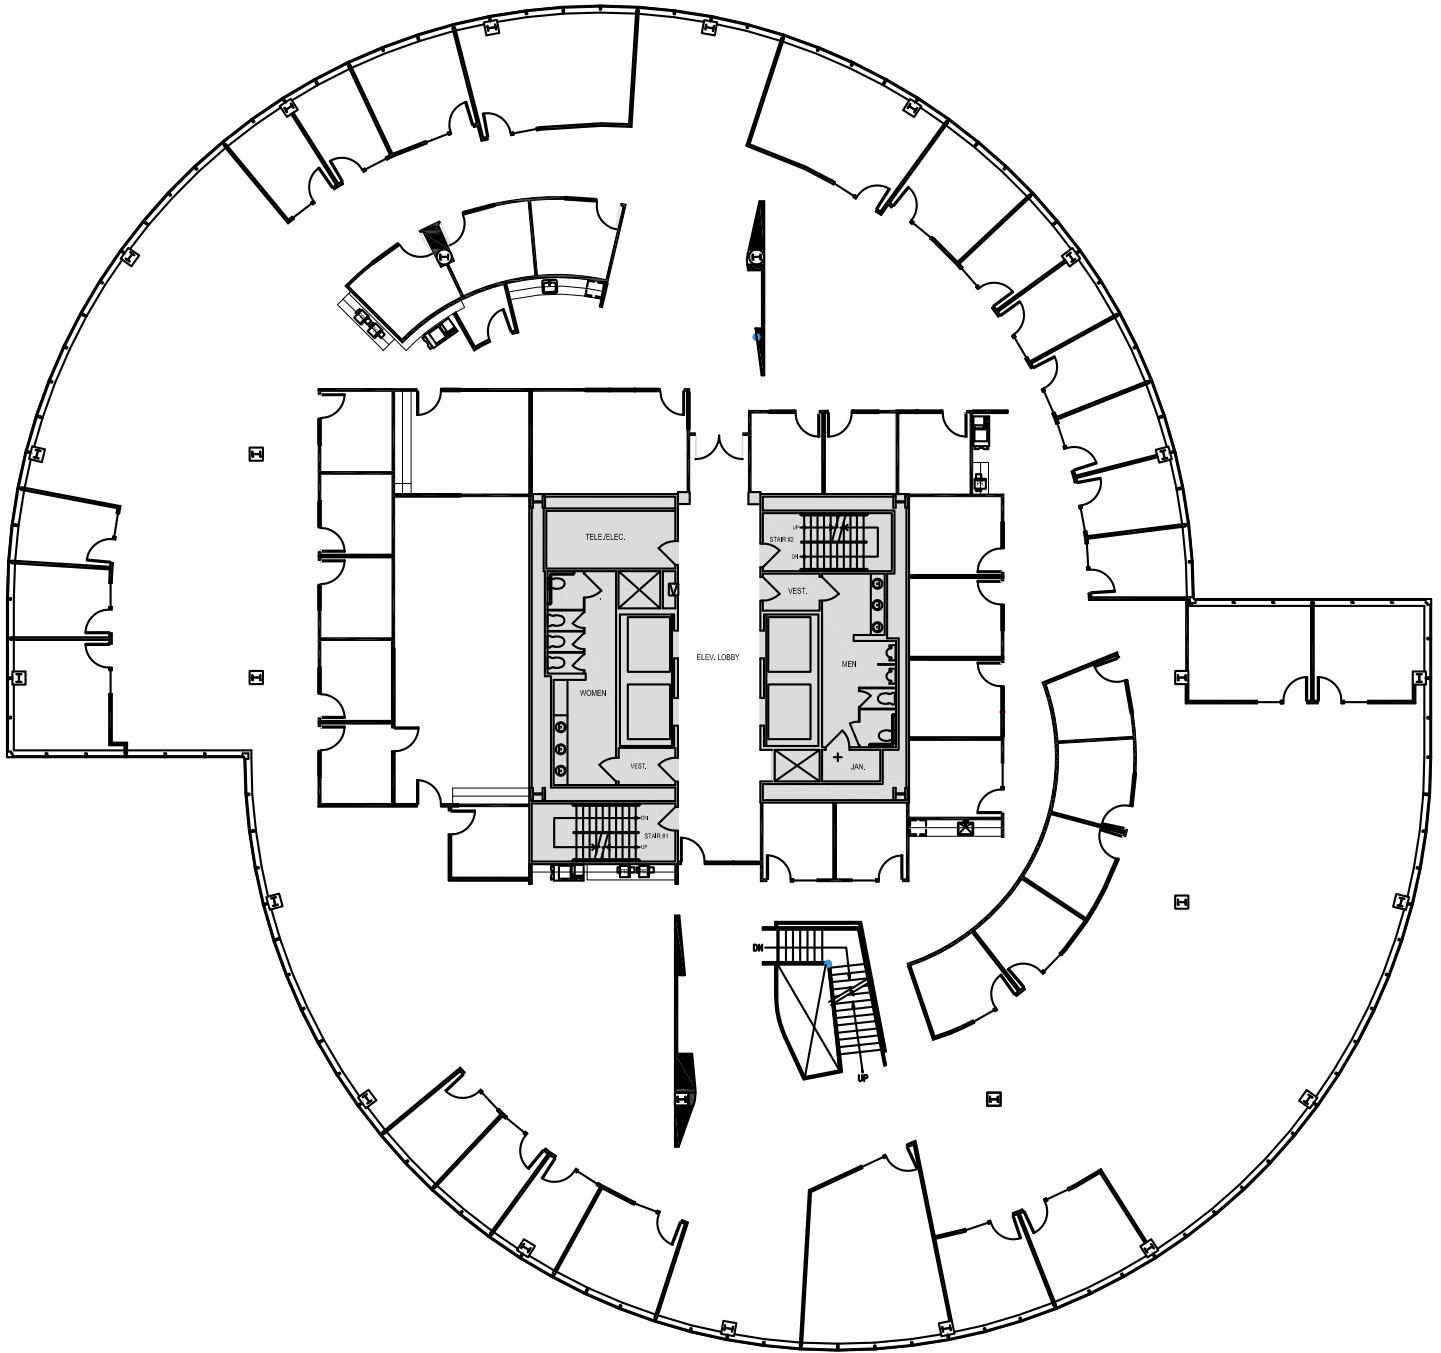

Schedule a Tour
206-467-7600

FOR LEASE

3101 WESTERN

3101 Western Avenue
Seattle, WA 98121

7TH FLOOR

Rentable square feet: 23,113

Available Leased

N >