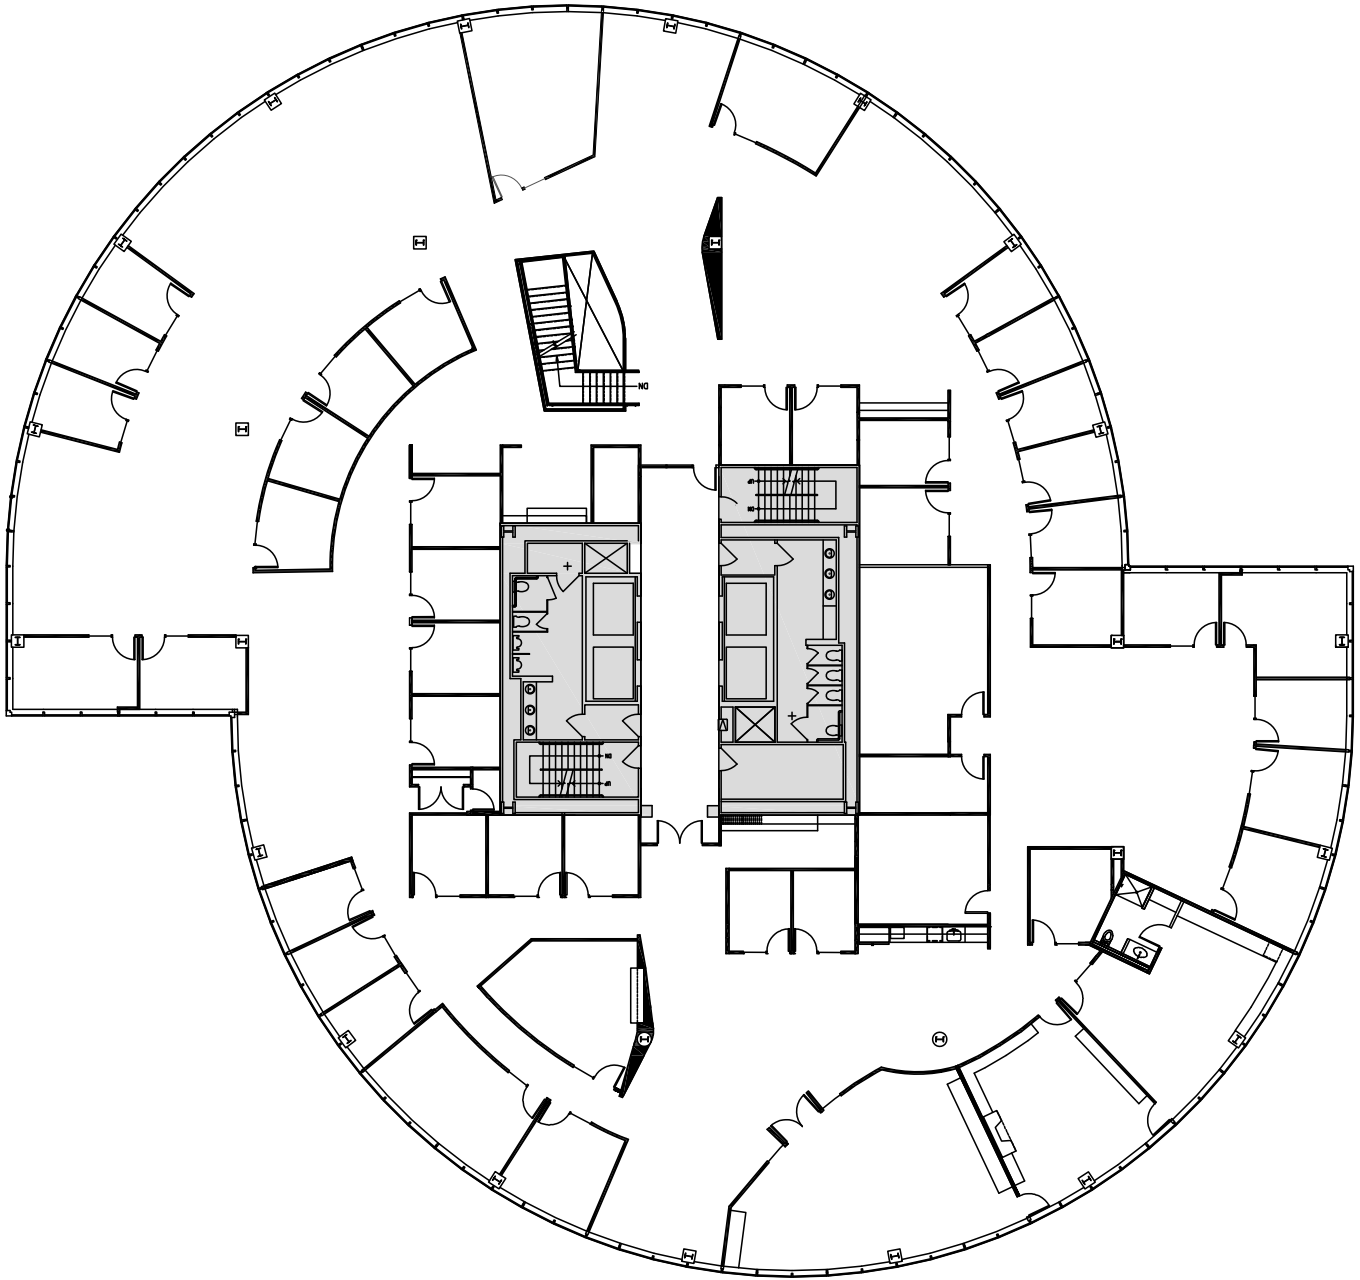

Schedule a Tour
206-467-7600

FOR LEASE

3101 WESTERN

3101 Western Avenue
Seattle, WA 98121

8TH FLOOR

Rentable square feet: 23,113

Available Leased

N >