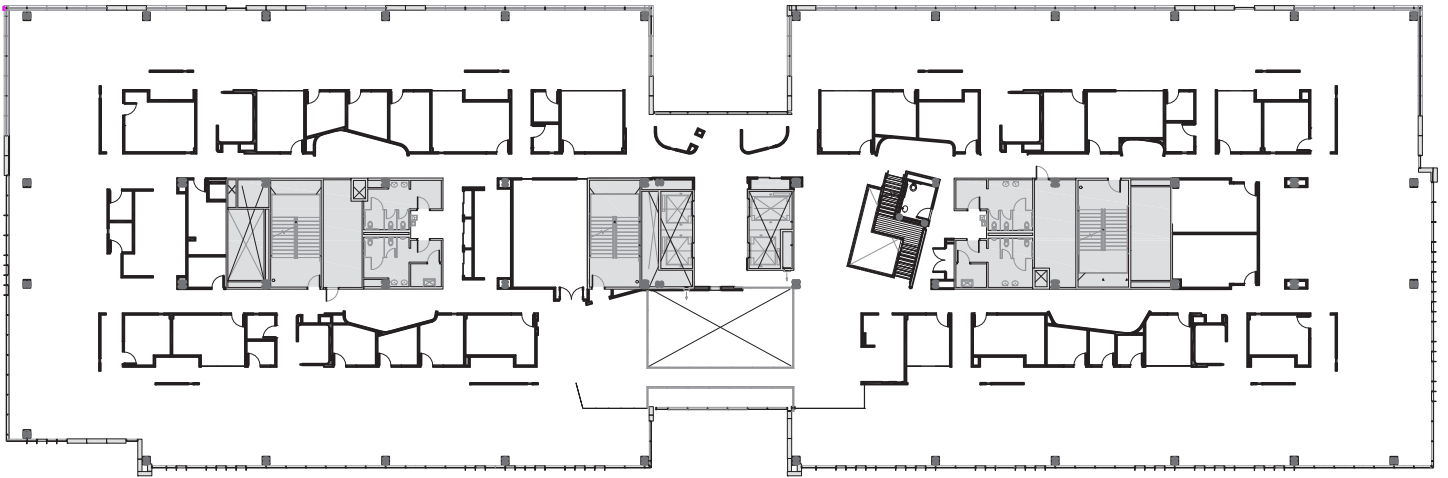

### 4TH FLOOR

Rentable square feet: 42,342

Available  Leased

< N