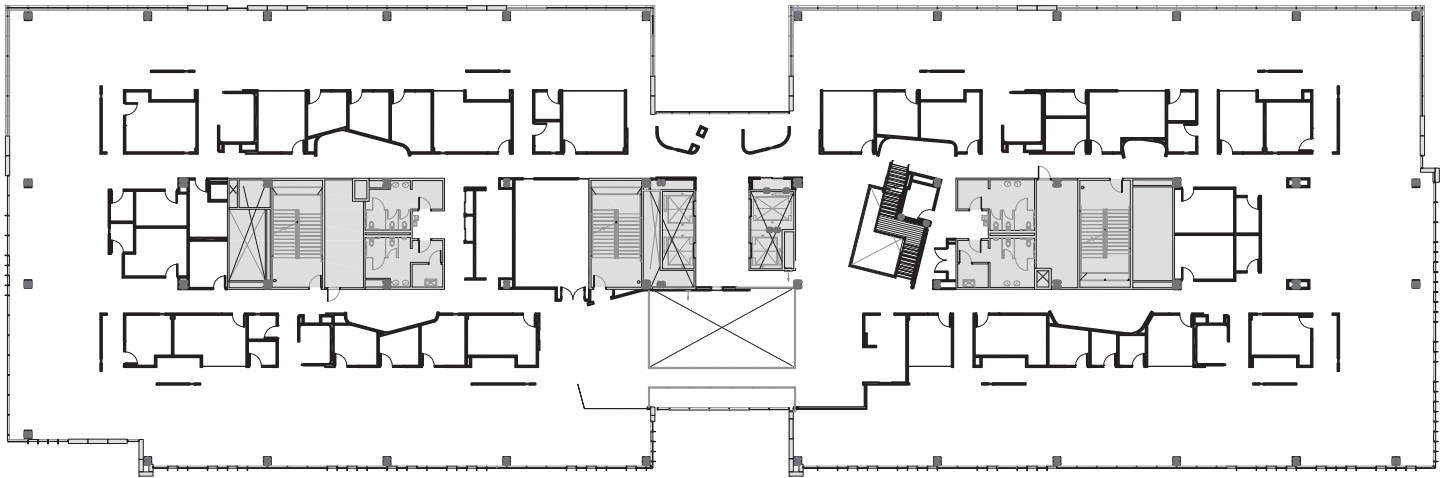

Call Us for
Information
206-467-7600

MARTIN SELIG
REAL ESTATE

FOR LEASE

THIRD & HARRISON

450 3rd Ave W
Seattle, WA 98119

5TH FLOOR

Rentable square feet: 42,365

Available Leased