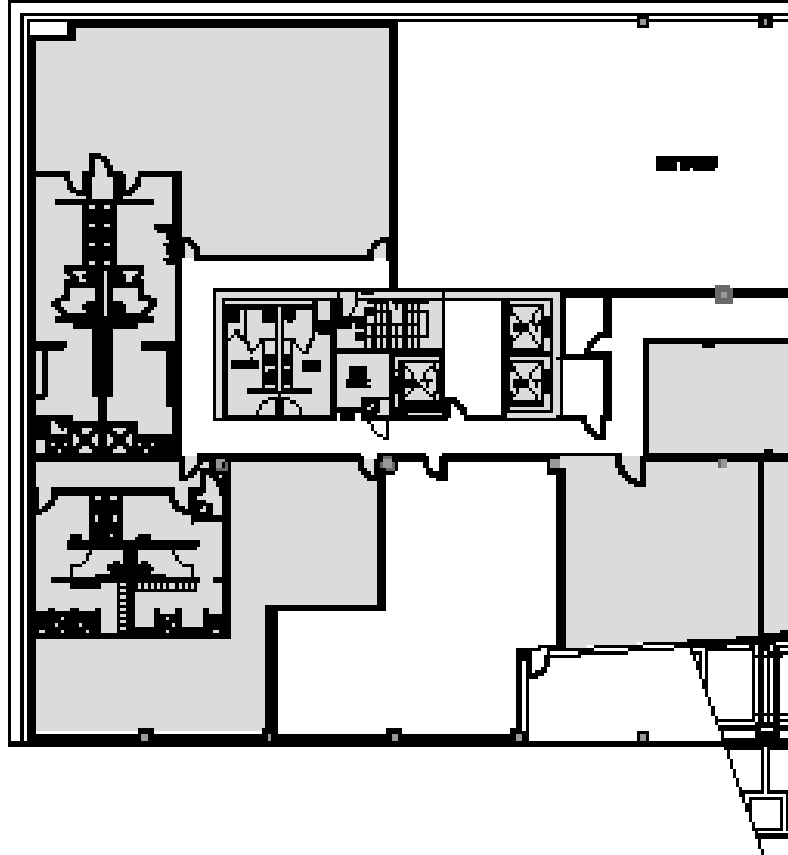

### 2ND FLOOR

Rentable square feet: 1,916

Available  Leased

< N

CALL US TO SCHEDULE A TOUR | 206-467-7600 | [martinselig.com](http://martinselig.com)