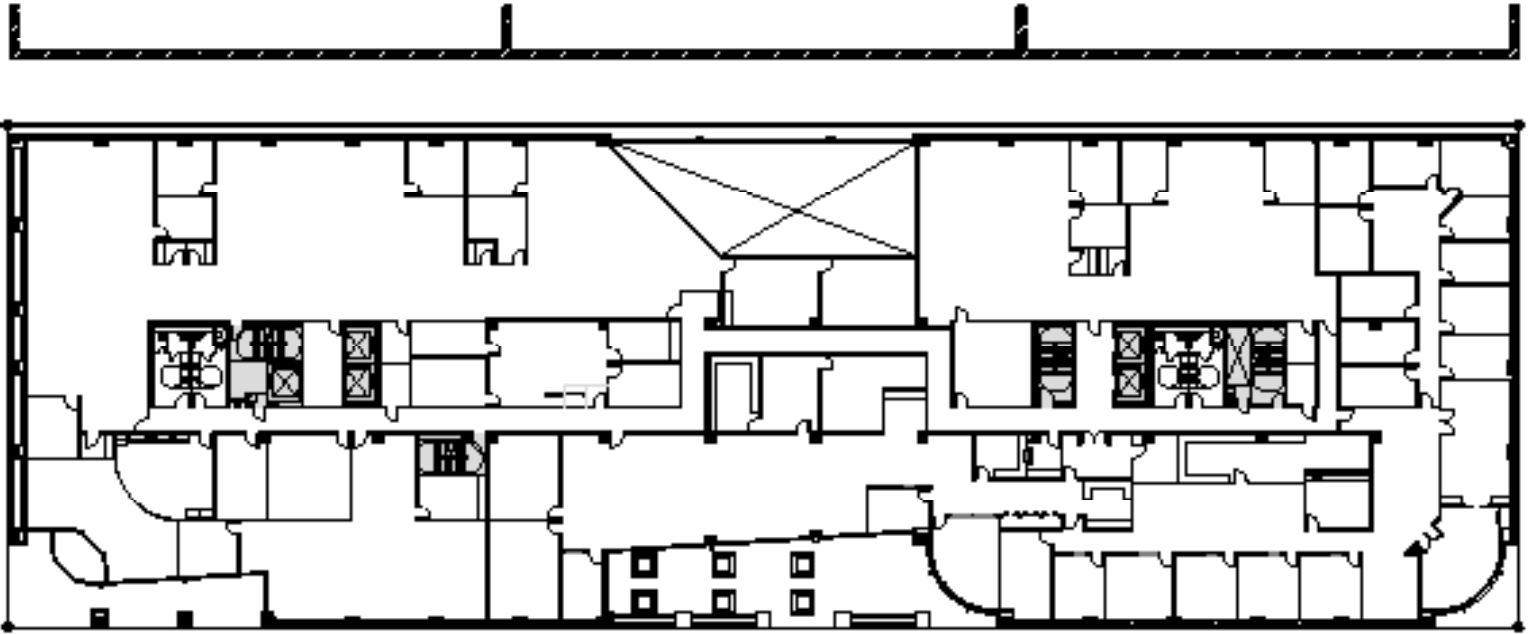

Schedule a Tour
206-467-7600

FOR LEASE

WEST TOWER

400 Second Avenue W.
Seattle, WA 98119

4th FLOOR

Rentable square feet: 40,277

Available Leased

<N