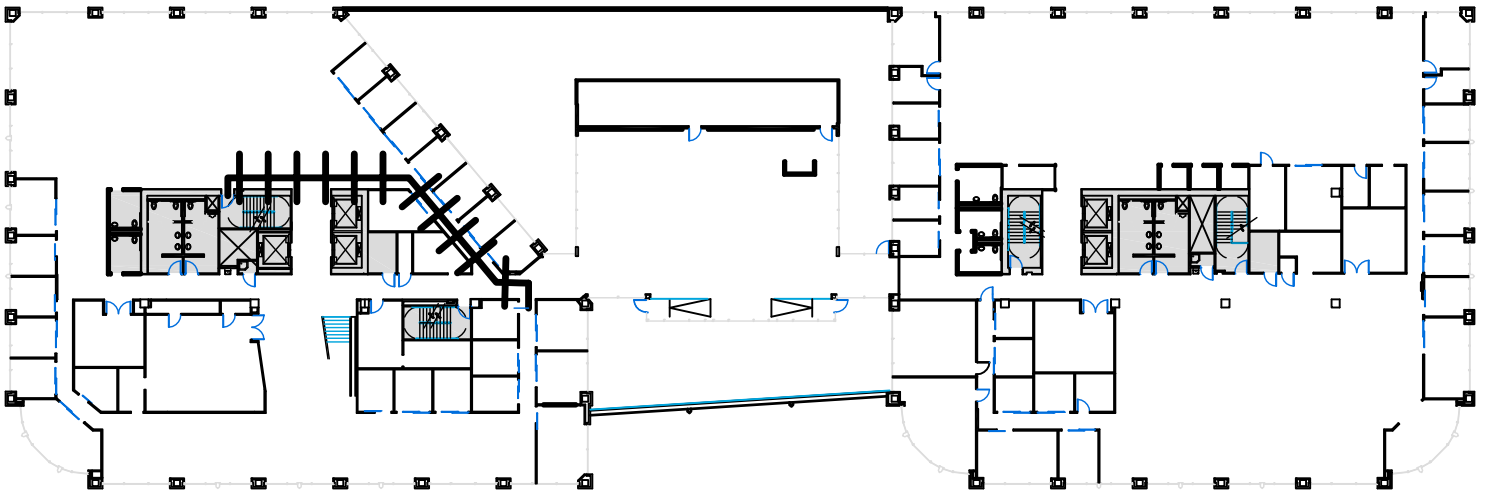

Schedule a Tour
206-467-7600

FOR LEASE

WEST TOWER

400 Second Avenue W.
Seattle, WA 98119

5th FLOOR

Rentable square feet: 37,528

Outdoor Deck: 1,804

Available Leased