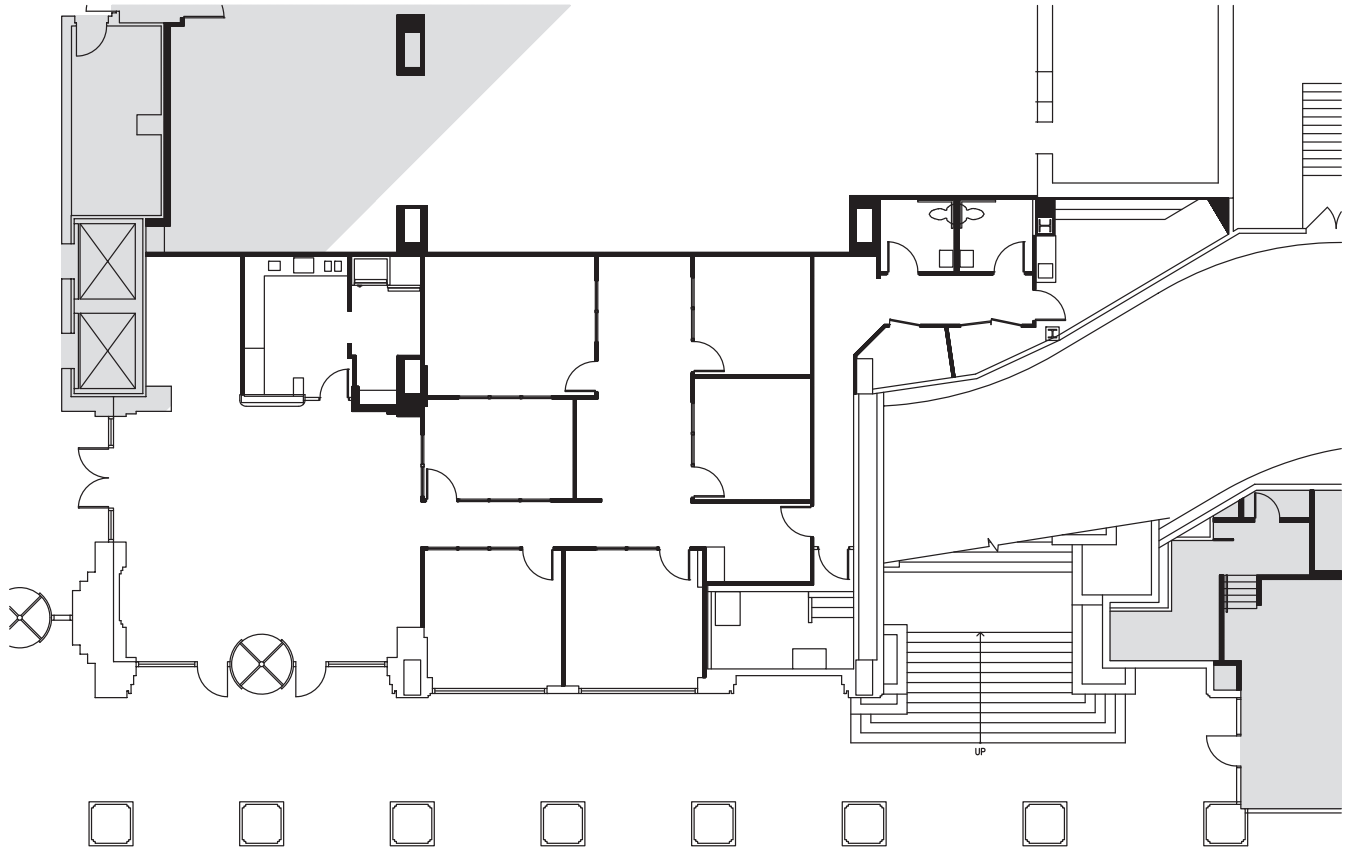

Schedule a Tour
206-467-7600

MARTIN SELIG
REAL ESTATE

FOR LEASE

1000 SECOND AVENUE

1000 Second Avenue
Seattle, WA 98104

1ST FLOOR

Rentable square feet: 3,794

Available Leased