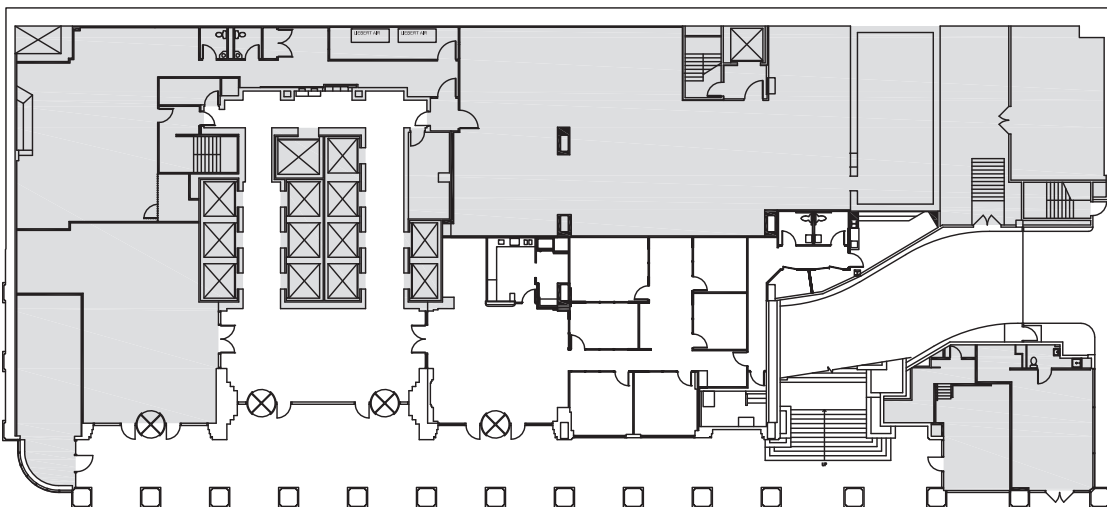

Schedule a Tour
206-467-7600

MARTIN SELIG
REAL ESTATE

FOR LEASE

1000 SECOND AVENUE

1000 Second Avenue
Seattle, WA 98104

1ST FLOOR

Rentable square feet: 3,794

Available Leased