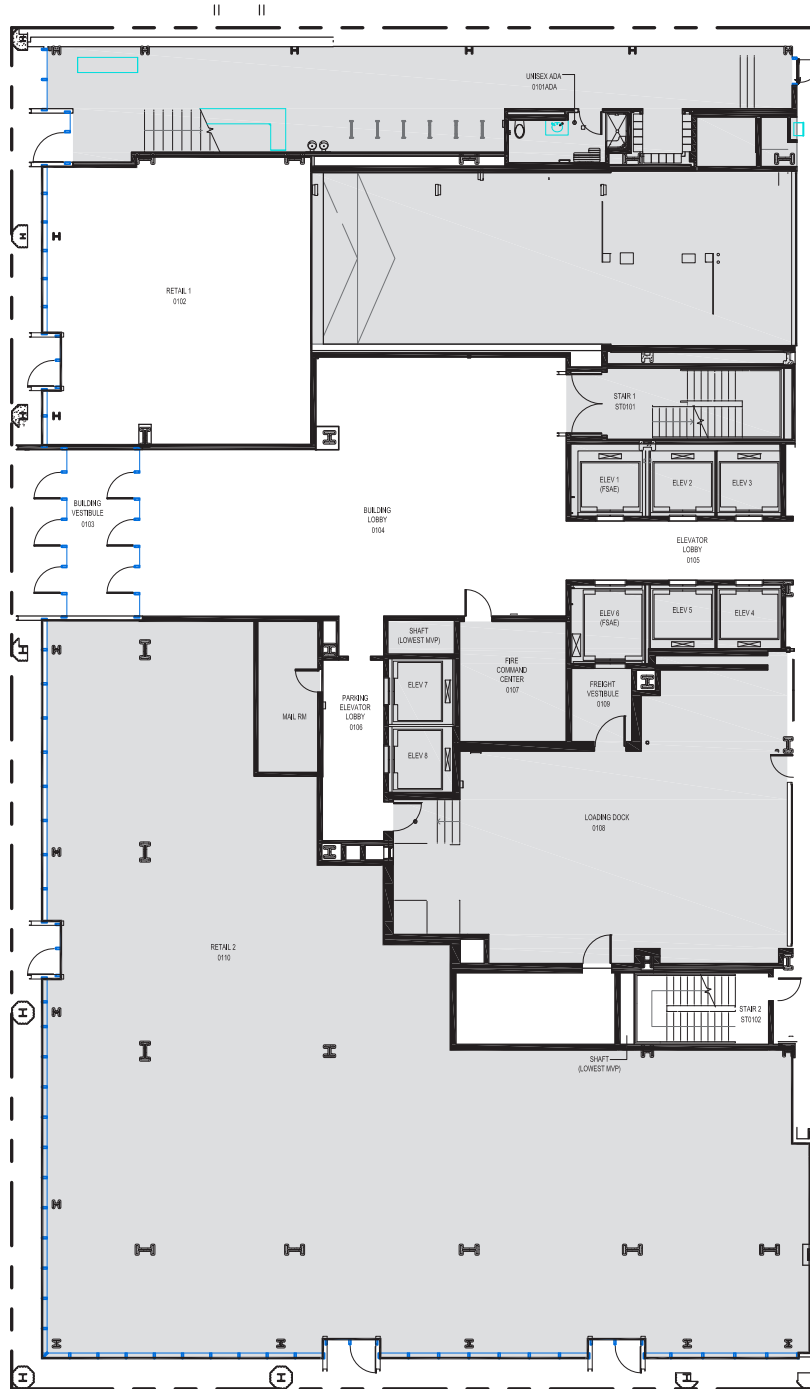

Schedule a Tour
206-467-7600

MARTIN SELIG
REAL ESTATE

FOR LEASE

400 WESTLAKE

400 Westlake Ave N
Seattle, WA 98109

1ST FLOOR - RETAIL

Rentable square feet: 1,480

Available Leased