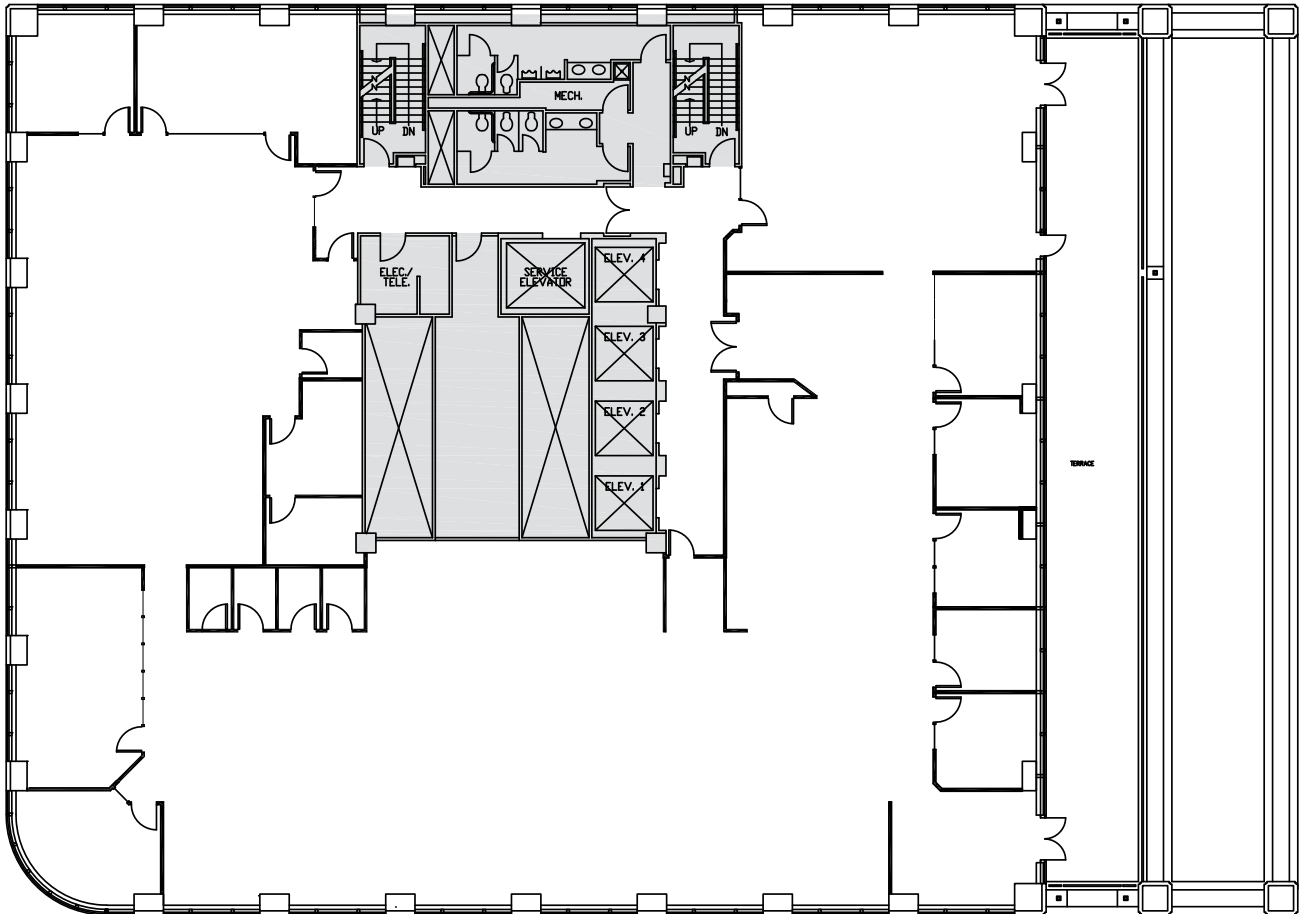

Schedule a Tour
206-467-7600

MARTIN SELIG
REAL ESTATE

FOR LEASE

1000 SECOND AVENUE

1000 Second Avenue
Seattle, WA 98104

13th FLOOR

Rentable square feet: 12,760

Terrace square feet: 1,274

Available ☐ Leased ☒

<N