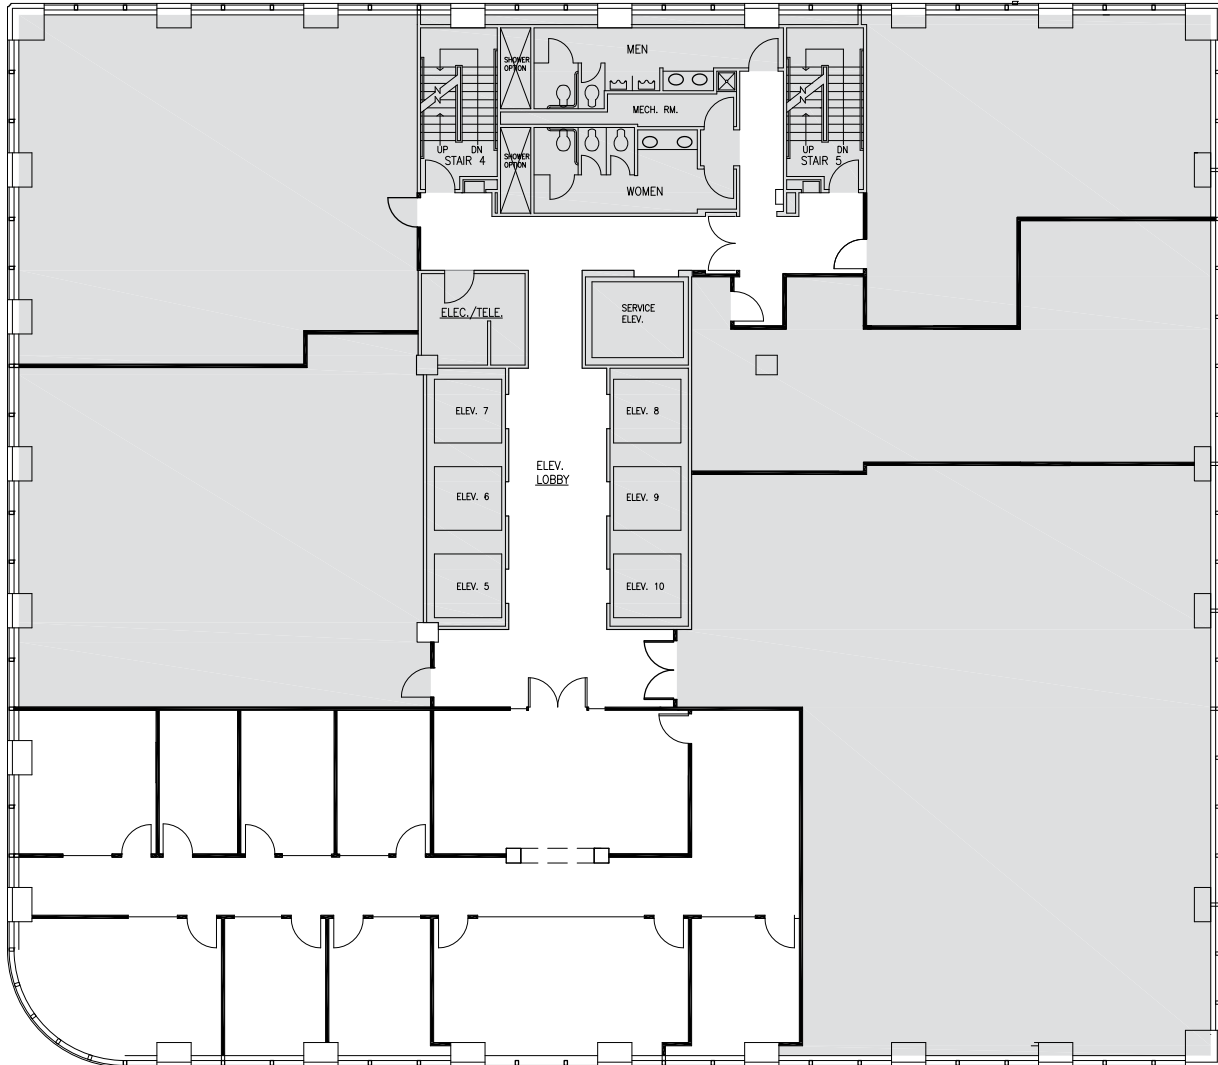

Schedule a Tour
206-467-7600

MARTIN SELIG
REAL ESTATE

FOR LEASE

1000 SECOND AVENUE

1000 Second Avenue
Seattle, WA 98104

32nd FLOOR

Rentable square feet: 3,545

Available Leased