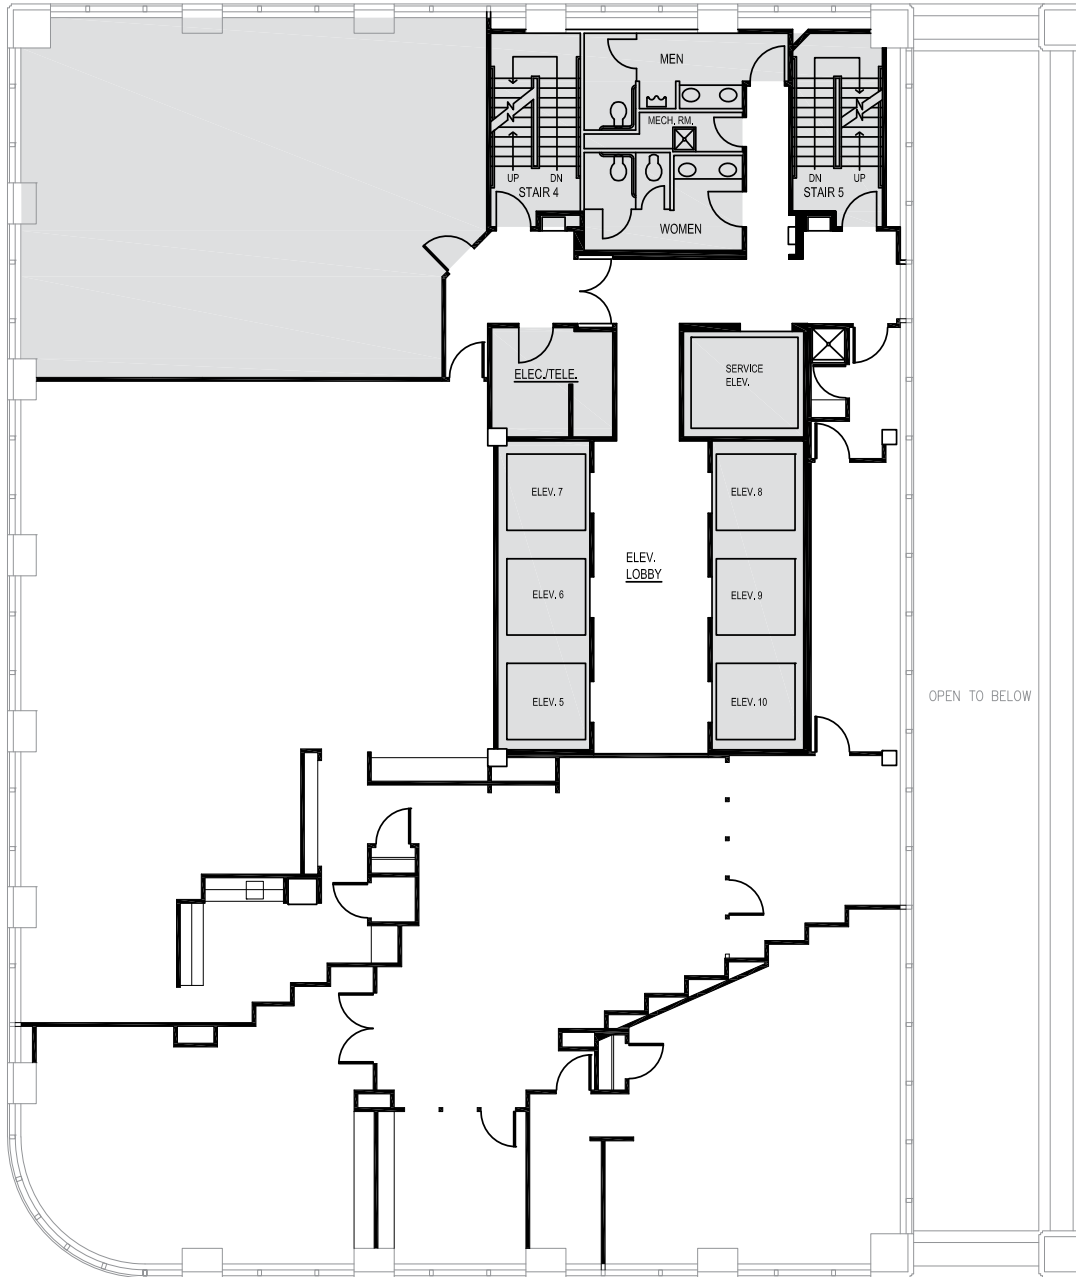

Schedule a Tour
206-467-7600

FOR LEASE

1000 SECOND AVENUE

1000 Second Avenue
Seattle, WA 98104

40th FLOOR

Rentable square feet: 6,355

Available Leased

< N