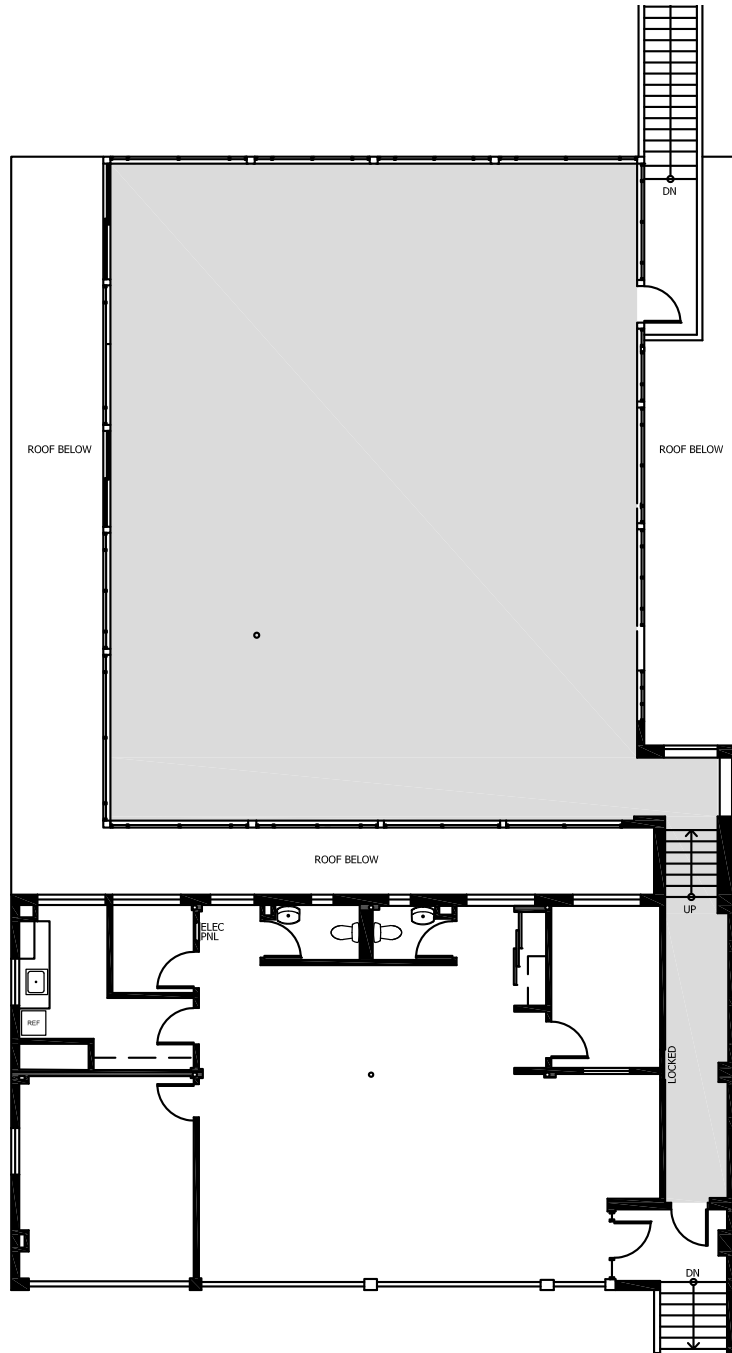

Schedule a Tour
206-467-7600

FOR LEASE

423 3rd Ave W

423 3rd Ave W

Seattle, WA 98119

2ND FLOOR

Rentable square feet: 1,641

Available Leased